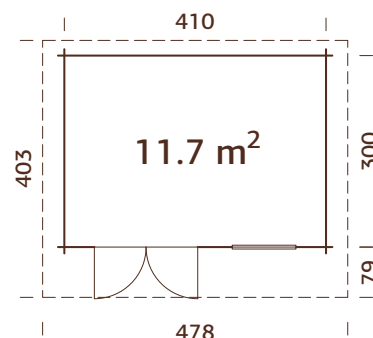

PALMAKO CABIN HEIDI 11,7 m²

ARTICLE NUMBER: 106355

under
2,5m

Double glazed.

MODEL SPECIFICATIONS

Log measurements:

430x320 cm

Volume: 26,7 m³

Door/window type: Summer

Door/window glass: Double toughened glass, 4-9-4 mm

Fixed window,

measurements: 90x168 cm

Door opening

measurements: 151x183 cm

Door sill: low, covered with stainless steel

Roof boards: 19 mm

Roof area: 18,6 m²

Roof gradient: 2,2°

Gross ground area: 12,3 m²

TREATMENT OPTIONS

107283
brown dip

107284
grey dip

107286
clear white dip

44 mm

A: 222 cm
B: 244 cm

Included
19 mm

OPTIONAL

Roofing felt (underlayer): 3 rolls, SBS roofing material: 3 rolls, roofing nails, EPDM, rain gutters, additional door and window. See Optional Products p. 324-345 for details.