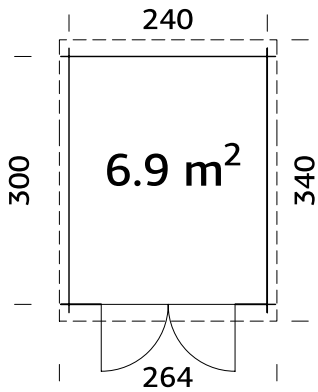

PALMAKO CABIN ELLA 6,9 m²

ARTICLE NUMBER: 101453

under
2,5m

TREATMENT OPTIONS

101454
brown dip

101456
grey dip

101455
clear white dip

28 mm

A: 199 cm
B: 214 cm

NB! Floor is an optional extra! 19 mm

MODEL SPECIFICATIONS

Log measurements:

260x320 cm

Volume: 14,2 m³

Door/window type: Garden

Door glass: Toughened glass, 4 mm

Door opening

measurements: 151x175 cm

Door sill: low, covered with stainless steel

Roof boards: 19 mm

Roof area: 8,7 m²

Roof gradient: 2,2°

Gross ground area: 7,2 m²

OPTIONAL

Floor, roofing felt (underlayer): 2 rolls, SBS roofing material: 2 rolls, roofing nails, EPDM, rain gutters, additional door. See Optional Products p. 324-345 for details.

PALMAKO FLAT
ROOF CABINS

74-103