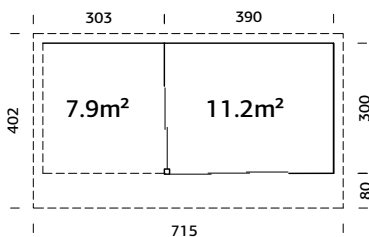

MODEL SPECIFICATIONS

Log measurements: 693x300 cm

Volume: 26,7+20,2 m³

Sliding door opening measurements (two sheets): 88x187 cm (Slide), 85x185 cm (Slide Plus)

Sliding door opening measurements

(three sheets): 176x187 cm (Slide), 172x185 cm (Slide Plus)

Roof boards: 19 mm

Roof area: 29,5 m²

Roof gradient: 4,4°

Gross ground area: 20,0 m²

OPTIONAL

Roofing felt (underlayer): 5 rolls, SBS roofing material: 5 rolls, roofing nails, EPDM, rain gutters. See Optional Products p. 324-345 for details.

- Modern corner connection.
- Sliding doors included.
- Strong purlins from laminated wood
- Strong posts from laminated wood

TREATMENT OPTIONS

natural, untreated wood

brown dip

grey dip

clear white dip

44 mm

A: 228 cm
B: 264 cm

Included
19 mm

Andrea 11,2+7,9 m² Slide	111204	111205	111207	111206
Andrea 11,2+7,9 m² Slide Plus	111231	111232	111234	111233