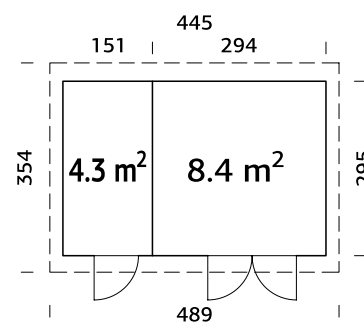

MODEL SPECIFICATIONS

Wall measurements:

445x295 cm

Volume: 27,2 m³

Door/window type: Garden

Door/window glass:

Real glass, 4 mm

Door opening

measurements: 73x180 cm,

140x180 cm

Door sill: low, covered with

stainless steel

Roof boards: 16 mm

Roof area: 17,3 m²

Roof gradient: 1,0°

Gross ground area: 13,1 m²

Modern corner connection.
Matt door glass.

OPTIONAL

Floor, roofing felt (underlayer): 3 rolls, SBS roofing material: 3 rolls, roofing nails, EPDM, rain gutters, canopy roof, additional door and window. See Optional Products p. 324-345 for details.

28 mm

A: 197 cm
B: 221 cm

NB! Floor is an optional extra! 19 mm