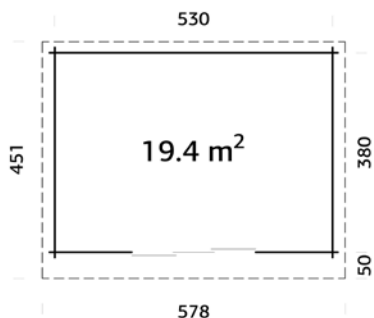

MODEL SPECIFICATIONS

Log measurements: 550x400 cm

Volume: 42,0 m³

Sliding door opening measurements (three sheets): 176x187 cm (Slide), 172x185 cm (Slide Plus)

Roof boards: 19 mm

Roof area: 25,8 m²

Roof gradient: 5,2°

Gross ground area: 20,1 m²

OPTIONAL

Roofing felt (underlayer): 6 rolls, SBS roofing material: 6 rolls, roofing nails, EPDM, rain gutters, extension, canopy roof. See Optional Products p. 324-345 for details.

Sliding doors included.

44 mm

A: 200 cm
B: 249 cm

Included 19 mm

TREATMENT OPTIONS

natural, untreated wood

brown dip

grey dip

clear white dip

Lea 19,4 m² Slide	111195	111197	111198	111196
Lea 19,4 m² Slide Plus	111199	111201	111202	111200