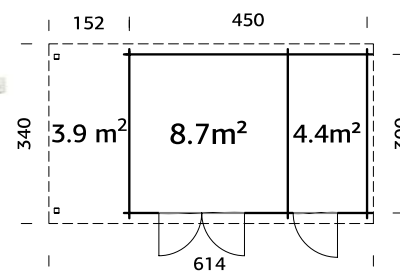

PALMAKO CABIN ELLA 13,1+3,9 m²

ARTICLE NUMBER: 108222

under
2,5m

Can be built in reverse!

MODEL SPECIFICATIONS

Log measurements:

610x320 cm

Volume: 26,8+8,0 m³

Door/window type: Garden

Door glass: Toughened glass, 4 mm

Door opening

measurements: 73x175, 151x175 cm

Door sill: low, covered with stainless steel

Roof boards: 19 mm

Roof area: 20,9 m²

Roof gradient: 2,2°

Gross ground area: 17,8 m²

OPTIONAL

Floor, roofing felt (underlayer): 5 rolls, SBS roofing material: 5 rolls, roofing nails, EPDM, rain gutters, additional door. See Optional Products p. 324-345 for details.

TREATMENT OPTIONS

108223
brown dip

28 mm

108224
grey dip

A: 199 cm
B: 214 cm

108225
clear white dip

NB! Floor is an optional extra! 19 mm