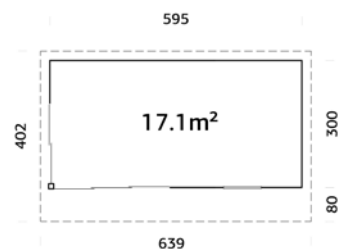

MODEL SPECIFICATIONS

Log measurements: 595x300 cm

Volume: 41,0 m³

Fixed window measurements: 83x160 cm

Sliding door opening measurements

(two sheets): 88x187 cm (Slide),

85x185 cm (Slide Plus)

Sliding door opening measurements

(three sheets): 176x187 cm (Slide),

172x185 cm (Slide Plus)

Roof boards: 19 mm

Roof area: 25,4 m²

Roof gradient: 4,4°

Gross ground area: 17,9 m²

Modern corner connection.

Sliding doors included.

Strong purlins from laminated wood

OPTIONAL

Roofing felt (underlayer): 5 rolls, SBS roofing material: 5 rolls, roofing nails, EPDM, rain gutters, additional window. See Optional Products p. 324-345 for details.

44 mm

A: 228 cm
B: 264 cm

Included
19 mm

TREATMENT OPTIONS

natural, untreated wood

brown dip

grey dip

clear white dip

Andrea 17,1 m² Slide	111211	111212	111214	111213
Andrea 17,1 m² Slide Plus	111227	111228	111230	111229