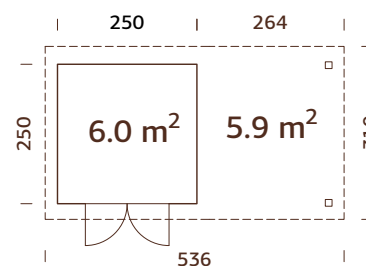

measurements: 66x89 cm

Door opening

measurements: 139x175 cm

Door sill: low, covered with

stainless steel

Roof boards: 16 mm

Roof area: 14,4 m²

Roof gradient: 6,2°

Door/window glass:

Real glass, 4 mm

Door opening

measurements: 140x180 cm

Door sill: low, covered with

stainless steel

Roof boards: 16 mm

Roof area: 9,0 m²

28 mm

A: 197 cm
B: 221 cm

NB! Floor is an optional extra! 19 mm

PALMAKO CABIN LARA 6,0+5,9 m²

ARTICLE NUMBER: 101587

under 2,5m

MODEL SPECIFICATIONS

Wall measurements:

487x250 cm

Volume: 12,8+12,4 m³

Door/window type: Garden

Door/window glass:

Real glass, 4 mm

Door opening

measurements: 140x180 cm

Door sill: low, covered with