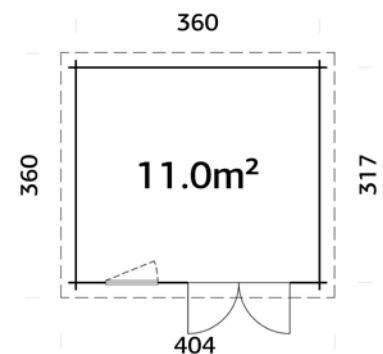

PALMAKO CABIN ALICE 11,0 m²

ARTICLE NUMBER: 111248

under
2,5m

NEW!

TREATMENT

111248
brown pressure-treated

28 mm

A: 188 cm
B: 227 cm

NB! Floor is an optional extra! 19 mm

MODEL SPECIFICATIONS

Log measurements:

380x337 cm

Volume: 22,7 m³

Door/window type: Garden

Door/window glass:

Real glass, 4 mm

Window opening

measurements: 66x89 cm

Door opening

measurements: 139x175 cm

Door sill: low, covered with

stainless steel

Roof boards: 16 mm

Roof area: 14,4 m²

Roof gradient: 6,2°

Gross ground area: 11,4 m²

OPTIONAL

Floor, roofing felt (underlayer): 3 rolls, SBS roofing material: 3 rolls, roofing nails, EPDM, rain gutters, extension, canopy roof, additional door and window. See Optional Products p. 324-345 for details.