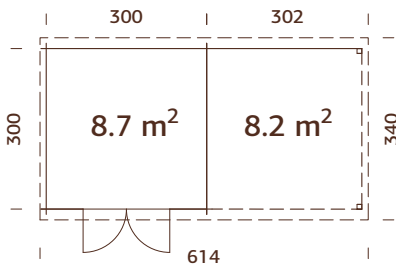

PALMAKO CABIN ELLA 8,7+8,2 m²

under 2,5m

ARTICLE NUMBER: 101611

Can be built in reverse!