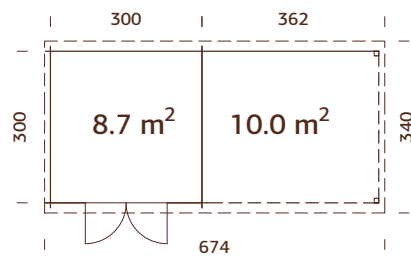

PALMAKO CABIN ELLA 8,7+10,0 m²

under 2,5m

ARTICLE NUMBER: 101623

Can be built in reverse!