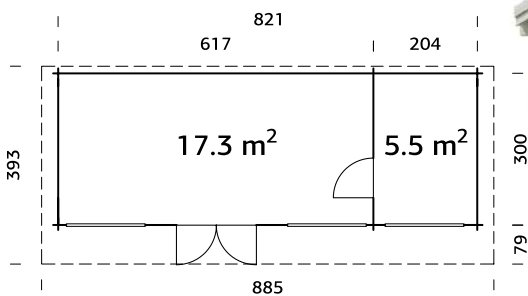

PALMAKO CABIN HEIDI 22,8 m²

ARTICLE NUMBER: 106381

Double glazed.

MODEL SPECIFICATIONS

Log measurements:

840x320 cm

Volume: 59,2 m³

Door/window type: Summer

Door/window glass: Double toughened glass, 4-9-4 mm

Fixed window

measurements:

143x194 cm, 143x42 cm

Door opening

measurements: 75x195 cm,

148x203 cm

Door sill: low, covered with stainless steel

Roof boards: 19 mm

Roof area: 34,6 m²

Roof gradient: 9,0°

Gross ground area: 24,6 m²

70 mm

A: 236 cm

B: 270 cm

Included

28 mm

OPTIONAL

Roofing felt (underlayer): 6 rolls, SBS roofing material: 6 rolls, roofing nails, rain gutters, additional door and window. See Optional Products p. 324-345 for details.