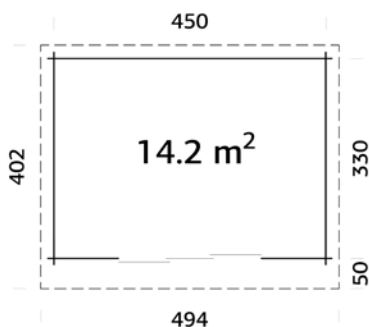

MODEL SPECIFICATIONS

Log measurements: 470x350 cm

Volume: 31,6 m³

Sliding door opening measurements

(three sheets): 176x187 cm (Slide),

172x185 cm (Slide Plus)

Roof boards: 19 mm

Roof area: 19,2 m²

Roof gradient: 4,0°

Gross ground area: 14,9 m²

OPTIONAL

Roofing felt (underlayer): 3 rolls, SBS roofing material: 3 rolls, roofing nails, EPDM, rain gutters, extension, canopy roof. See Optional Products p. 324-345 for details.

Sliding doors included.

44 mm

A: 211 cm
B: 244 cm

Included
19 mm

TREATMENT OPTIONS

natural, untreated wood

brown dip

grey dip

clear white dip

Lea 14,2 m² Slide	111187	111189	111190	111188

Lea 14,2 m² Slide Plus	111191	111193	111194	111192