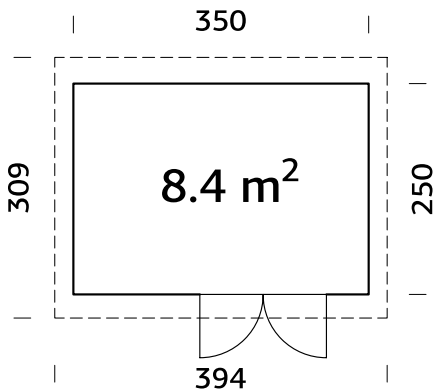

PALMAKO CABIN LARA 8,4 m²

ARTICLE NUMBER: 101547

under
2,5m

Modern corner connection.
Matt door glass.

28 mm

A: 197 cm
B: 221 cm

NB! Floor is an optional extra! 19 mm

MODEL SPECIFICATIONS

Wall measurements:

350x250 cm

Volume: 18,0 m³

Door/window type: Garden

Door/window glass:

Real glass, 4 mm

Door opening

measurements: 140x180 cm

Door sill: low, covered with stainless steel

Roof boards: 16 mm

Roof area: 12,2 m²

Roof gradient: 1,0°

Gross ground area: 8,8 m²

OPTIONAL

Floor, roofing felt (underlayer): 2 rolls, SBS roofing material: 2 rolls, roofing nails, EPDM, rain gutters, canopy roof, additional door and window. See Optional Products p. 324-345 for details.

PALMAKO FLAT
ROOF CABINS

74-103