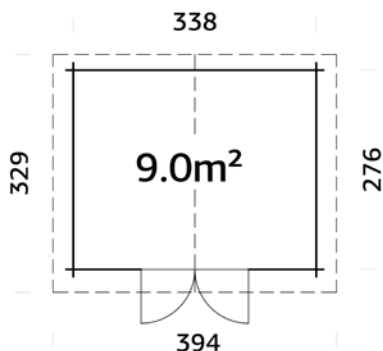

PALMAKO CABIN ALICE 9,0 m²

ARTICLE NUMBER: 111246

under
2,5m

NEW!

TREATMENT

111246
brown pressure-treated

28 mm

A: 188 cm
B: 215 cm

NB! Floor is an optional extra! 19 mm

MODEL SPECIFICATIONS

Log measurements:

358x296 cm

Volume: 18,0 m³

Door/window type: Garden

Door glass: Real glass, 4 mm

Door opening

measurements: 139x175 cm

Door sill: low, covered with

stainless steel

Roof boards: 16 mm

Roof area: 12,0 m²

Roof gradient: 5,0°

Gross ground area: 9,3 m²

OPTIONAL

Floor, roofing felt (underlayer): 2 rolls, SBS roofing material: 2 rolls, roofing nails, EPDM, rain gutters, extension, canopy roof, additional door. See Optional Products p. 324-345 for details.