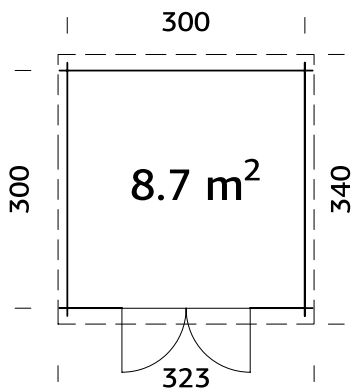

PALMAKO CABIN ELLA 8,7 m²

ARTICLE NUMBER: 101543

under
2,5m

TREATMENT OPTIONS

101544
brown dip

101546
grey dip

101545
clear white dip

28 mm

A: 199 cm
B: 214 cm

NB! Floor is an optional extra! 19 mm

MODEL SPECIFICATIONS

Log measurements:

320x320 cm

Volume: 17,8 m³

Door/window type: Garden

Door glass: Toughened glass, 4 mm

Door opening

measurements: 151x175 cm

Door sill: low, covered with stainless steel

Roof boards: 19 mm

Roof area: 10,8 m²

Roof gradient: 2,2°

Gross ground area: 9,0 m²

OPTIONAL

Floor, roofing felt (underlayer): 3 rolls, SBS roofing material: 3 rolls, roofing nails, EPDM, rain gutters, additional door. See Optional Products p. 324-345 for details.