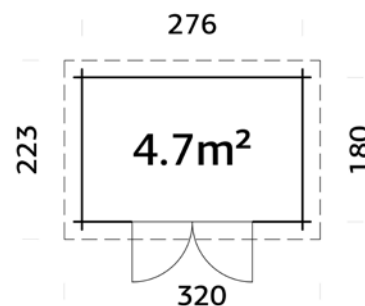

PALMAKO CABIN ALICE 4,7 m²

ARTICLE NUMBER: 111242

under
2,5m

NEW!

MODEL SPECIFICATIONS

Log measurements:

296x200 cm

Volume: 9,4 m³

Door/window type: Garden

Door glass: Real glass, 4 mm

Door opening

measurements: 139x175 cm

Door sill: low, covered with

stainless steel

Roof boards: 16 mm

Roof area: 7,0 m²

Roof gradient: 7,3°

Gross ground area: 5,0 m²

TREATMENT

111242
brown pressure-treated

28 mm

A: 188 cm
B: 216 cm

NB! Floor is
an optional
extra! 19 mm

OPTIONAL

Floor, roofing felt (underlayer): 1 roll, SBS roofing material: 1 roll, roofing nails, EPDM, rain gutters, canopy roof, additional door. See Optional Products p. 324-345 for details.