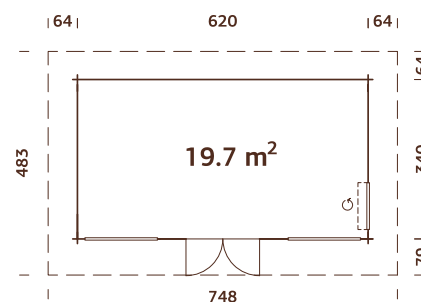

PALMAKO CABIN HEIDI 19,7 m²

ARTICLE NUMBER: 106370

Double glazed.

MODEL SPECIFICATIONS

Log measurements:

640x360 cm

Volume: 49,5 m³

Door/window type: Summer

Door/window glass: Double toughened glass, 4-9-4 mm

Window opening

measurements: 82x198 cm

Fixed window,

measurements: 143x194 cm

Door opening

measurements: 148x203 cm

Door sill: low,

covered with stainless steel

Roof boards: 19 mm

Roof area: 36,5 m²

Roof gradient: 9,2°

Gross ground area: 21,1 m²

70 mm

A: 236 cm
B: 314 cm

Included
19 mm

OPTIONAL

Roofing felt (underlayer): 6 rolls, SBS roofing material: 6 rolls, roofing nails, EPDM, rain gutters, additional door and window. See Optional Products p. 324-345 for details.