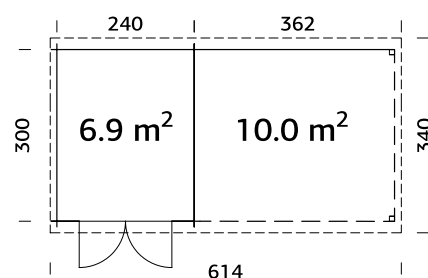

PALMAKO CABIN ELLA 6,9+10,0 m²

ARTICLE NUMBER: 101607

under
2,5m

Can be built in reverse!

MODEL SPECIFICATIONS

Log measurements:

610x320 cm

Volume: 14,2+19,9 m³

Door/window type: Garden

Door glass: Toughened glass, 4 mm

Door opening

measurements: 151x175 cm

Door sill: low, covered with stainless steel

Roof boards: 19 mm

Roof area: 20,5 m²

Roof gradient: 2,2°

Gross ground area: 17,7 m²

TREATMENT OPTIONS

101608
brown dip

28 mm

101610
grey dip

A: 199 cm
B: 214 cm

101609
clear white dip

NB! Floor is an optional extra! 19 mm

OPTIONAL

Floor, roofing felt (underlayer): 5 rolls, SBS roofing material: 5 rolls, roofing nails, EPDM, rain gutters, additional door. See Optional Products p. 324-345 for details.