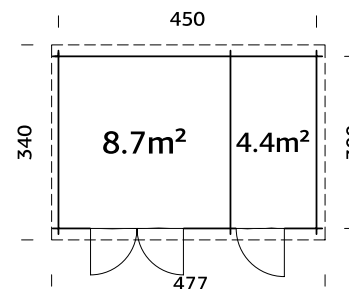

PALMAKO CABIN ELLA 13,1 m²

ARTICLE NUMBER: 108218

under
2,5m

MODEL SPECIFICATIONS

Log measurements:

470x320 cm

Volume: 26,8 m³

Door/window type: Garden

Door glass: Toughened glass, 4 mm

Door opening

measurements: 73x175, 151x175 cm

Door sill: low, covered with stainless steel

Roof boards: 19 mm

Roof area: 15,8 m²

Roof gradient: 2,2°

Gross ground area: 13,5 m²

OPTIONAL

Floor, roofing felt (underlayer): 3 rolls, SBS roofing material: 3 rolls, roofing nails, EPDM, rain gutters, additional door. See Optional Products p. 324-345 for details.

TREATMENT OPTIONS

108219
brown dip

28 mm

108220
grey dip

A: 199 cm
B: 214 cm

108221
clear white dip

NB! Floor is an optional extra! 19 mm