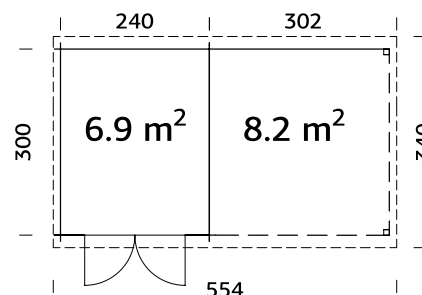

PALMAKO CABIN ELLA 6,9+8,2 m²

ARTICLE NUMBER: 101595

under
2,5m

Can be built in reverse!

MODEL SPECIFICATIONS

Log measurements:

550x320 cm

Volume: 14,2+16,6 m³

Door/window type: Garden

Door glass: Toughened glass, 4 mm

Door opening

measurements: 151x175 cm

Door sill: low, covered with stainless steel

Roof boards: 19 mm

Roof area: 18,5 m²

Roof gradient: 2,2°

Gross ground area: 15,9 m²

TREATMENT OPTIONS

101596
brown dip

28 mm

101598
grey dip

A: 199 cm
B: 214 cm

101597
clear white dip

NB! Floor is an optional extra! 19 mm

OPTIONAL

Floor, roofing felt (underlayer): 5 rolls, SBS roofing material: 5 rolls, roofing nails, EPDM, rain gutters, additional door. See Optional Products p. 324-345 for details.