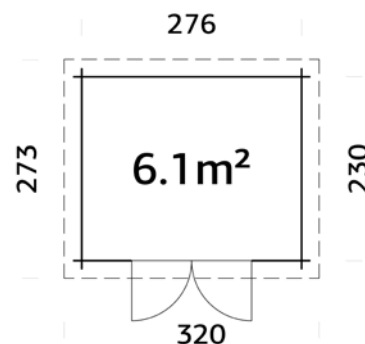

Door/window type: Garden

Door glass: Real glass, 4 mm

Door opening

measurements: 139x175 cm

Door sill: low, covered with

stainless steel

Roof boards: 16 mm

Roof area: 7,0 m²

ARTICLE NUMBER: 111244

under
2,5m

NEW!

MODEL SPECIFICATIONS

Log measurements:

296x250 cm

Volume: 12,1 m³

Door/window type: Garden

Door glass: Real glass, 4 mm

Door opening

measurements: 139x175 cm

Door sill: low, covered with

stainless steel

Roof boards: 16 mm

Roof area: 8,6 m²

Roof gradient: 5,7°

NB! Floor is an optional extra! 19 mm

MODEL SPECIFICATIONS

Log measurements:

358x296 cm

Volume: 18,0 m³

Door/window type: Garden

Door glass: Real glass, 4 mm

Door opening