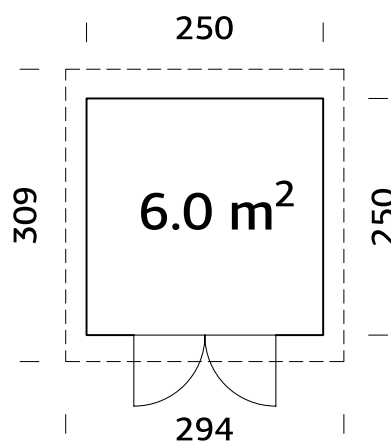

PALMAKO CABIN LARA 6,0 m²

ARTICLE NUMBER: 101430

under 2,5m

MODEL SPECIFICATIONS

Wall measurements:

250x250 cm

Volume: 12,8 m³

Door/window type: Garden

Door/window glass:

Real glass, 4 mm

Door opening

measurements: 140x180 cm

Door sill: low, covered with

stainless steel

Roof boards: 16 mm

Roof area: 9,0 m²

Roof gradient: 1,0°

Gross ground area: 6,3 m²

Modern corner connection.
Matt door glass.

OPTIONAL

Floor, roofing felt (underlayer): 2 rolls, SBS roofing material: 2 rolls, roofing nails, EPDM, rain gutters, canopy roof, additional door and window. See Optional Products p. 324-345 for details.

28 mm

A: 197 cm
B: 221 cm

NB! Floor is an optional extra! 19 mm