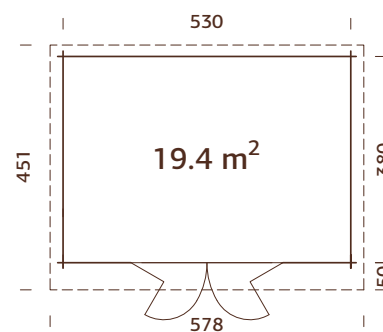

PALMAKO CABIN LEA 19,4 m²

ARTICLE NUMBER: 101736

under
2,5m