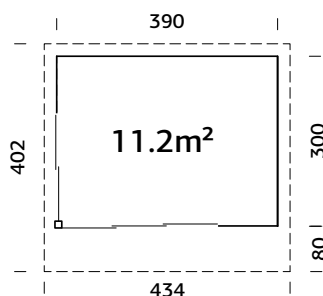

Modern corner connection.
Sliding doors included.
Strong purlins from laminated wood

MODEL SPECIFICATIONS

Log measurements: 390x300 cm

Volume: 26,7 m³

Sliding door opening measurements
(two sheets): 88x187 cm (Slide),
85x185 cm (Slide Plus)

Sliding door opening measurements

(three sheets): 176x187 cm (Slide),
172x185 cm (Slide Plus)

Roof boards: 19 mm

Roof area: 17,2 m²

Roof gradient: 4,4°

Gross ground area: 11,7 m²

OPTIONAL

Roofing felt (underlayer): 3 rolls, SBS roofing material: 3 rolls, roofing nails, EPDM, rain gutters. See Optional Products p. 324-345 for details.

44 mm

A: 228 cm
B: 264 cm

Included
19 mm

TREATMENT OPTIONS

natural, untreated wood

brown dip

grey dip

clear white dip

Andrea 11,2 m² Slide	111215	111216	111218	111217
Andrea 11,2 m² Slide Plus	111223	111224	111226	111225