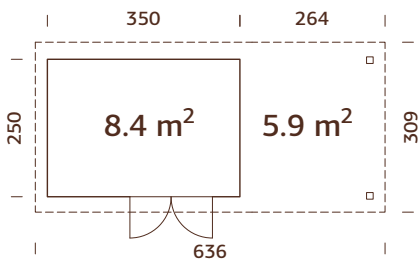

PALMAKO CABIN LARA 8,4+5,9 m²

ARTICLE NUMBER: 101603

under
2,5m

Can be built in reverse!
Modern corner connection.
Matt door glass.

28 mm

A: 197 cm
B: 221 cm

NB! Floor is an optional extra! 19 mm

MODEL SPECIFICATIONS

Wall measurements:

587x250 cm

Volume: 18,0+12,4 m³

Door/window type: Garden

Door/window glass:

Real glass, 4 mm

Door opening

measurements: 140x180 cm

Door sill: low, covered with stainless steel

Roof boards: 16 mm

Roof area: 18,1 m²

Roof gradient: 1,0°

Gross ground area: 14,7 m²

OPTIONAL

Floor, roofing felt (underlayer): 5 rolls, SBS roofing material: 5 rolls, roofing nails, EPDM, rain gutters, canopy roof, additional door and window. See Optional Products p. 324-345 for details.