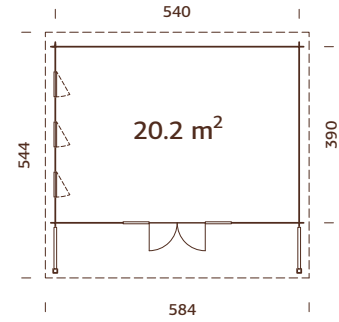

PALMAKO CABIN CAROLINE 20,2 m²

ARTICLE NUMBER: 109490