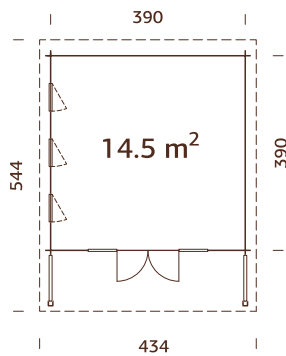

PALMAKO CABIN CAROLINE 14,5 m²

ARTICLE NUMBER: 108981

Double glazed.

TREATMENT OPTIONS

108983
brown dip

108984
grey dip

108982
clear white dip

44 mm

A: 228 cm
B: 257 cm

Included
19 mm

MODEL SPECIFICATIONS

Log measurements:

410x410 cm

Volume: 32,5 m³

Door/window type: Garden+

Window glass: Double

toughened glass, 4-9-4 mm

Door glass: Double

toughened glass, 4-6-4 mm

Window opening

measurements: 44x157 cm

Door opening

measurements: 120x183 cm

Door sill: low,

covered with stainless steel

Roof boards: 19 mm

Roof area: 23,2 m²

Roof gradient: 2,4°

Gross ground area: 15,2 m²

OPTIONAL

Roofing felt (underlayer): 4 rolls, SBS roofing material: 4 rolls, roofing nails, EPDM, rain gutters, additional door and window. See Optional Products p. 324-345 for details.