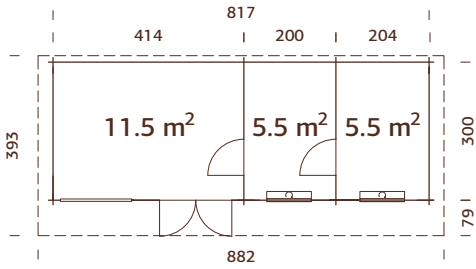

PALMAKO CABIN HEIDI 22,5 m²

ARTICLE NUMBER: 110077

Double glazed.

MODEL SPECIFICATIONS

Log measurements:

837x320 cm

Volume: 59,5 m³

Door/window type: Summer

Door/window glass: Double toughened glass, 4-9-4 mm

Window opening

measurements: 82x198 cm

Fixed window

measurements:

143x194 cm

Door opening

measurements: 73x195 cm,

148x203 cm

Door sill: low, covered with stainless steel

Roof boards: 19 mm

Roof area: 34,2 m²

Roof gradient: 9,2°

Gross ground area: 24,5 m²

70 mm

A: 243 cm

B: 302 cm

Included

28 mm

OPTIONAL

Roofing felt (underlayer): 5 rolls, SBS roofing material: 5 rolls, roofing nails, rain gutters, additional door and window. See Optional Products p. 324-345 for details.