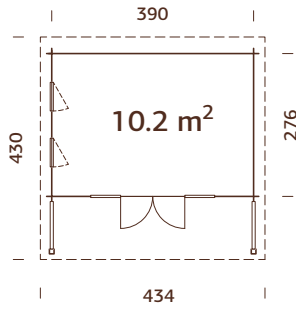

PALMAKO CABIN CAROLINE 10,2 m²

ARTICLE NUMBER: 109503

Double glazed.

TREATMENT OPTIONS

109505
brown dip

109506
grey dip

109504
clear white dip

44 mm

A: 228 cm
B: 257 cm

Included
19 mm

MODEL SPECIFICATIONS

Log measurements:

410x296 cm

Volume: 24,0 m³

Door/window type: Garden+

Window glass: Double

toughened glass, 4-9-4 mm

Door glass: Double

toughened glass, 4-6-4 mm

Window opening

measurements: 44x157 cm

Door opening

measurements: 120x183 cm

Door sill: low,

covered with stainless steel

Roof boards: 19 mm

Roof area: 17,7 m²

Roof gradient: 3,5°

Gross ground area: 10,8 m²

OPTIONAL

Roofing felt (underlayer): 3 rolls, SBS roofing material: 3 rolls, roofing nails, rain gutters, additional door and window. See Optional Products p. 324-345 for details.

PALMAKO FLAT
ROOF CABINS

74-103