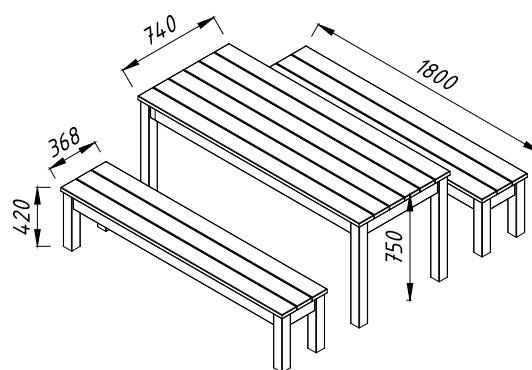

PALMAKO STAIR STRINGERS
DANIEL 7

PALMAKO TABLE WITH BENCHES SANNE 12

ARTICLE NUMBER: 100807

28 mm

MODEL SPECIFICATIONS

Measurements:

120x74 cm (table), 120x37 cm (benches)

Height:

75 cm (table), 42 cm (benches)

TREATMENT

100807

green pressure-treated

PALMAKO TABLE WITH BENCHES SANNE 18

ARTICLE NUMBER: 100812

28 mm

MODEL SPECIFICATIONS

Measurements:

180x74 cm (table), 180x37 cm (benches)

Height:

75 cm (table), 42 cm (benches)

TREATMENT

100812

green pressure-treated

PALMAKO HANGING BENCH SIGRID