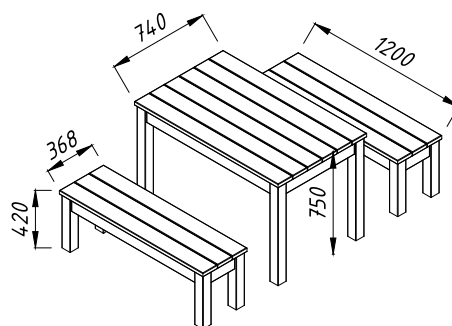

PALMAKO STAIR STRINGERS
DANIEL 7

PALMAKO TABLE WITH BENCHES SANNE 12

ARTICLE NUMBER: 100807

28 mm

MODEL SPECIFICATIONS

Measurements:

120x74 cm (table), 120x37 cm (benches)

Height:

Measurements:

180x74 cm (table), 180x37 cm (benches)

Height:

75 cm (table), 42 cm (benches)

TREATMENT

100812

green pressure-treated

PALMAKO HANGING BENCH SIGRID