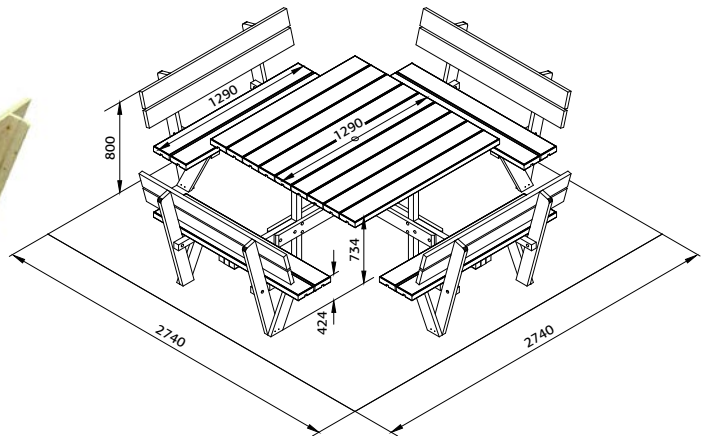

ARTICLE NUMBER: 100787

44 mm

TREATMENT

100787

green pressure-treated

MODEL SPECIFICATIONS

Measurements: 239x161 cm

Height: 72 cm

PALMAKO PICNIC-TABLE RUBY 30

ARTICLE NUMBER: 100802

44 mm

TREATMENT

100802

green pressure-treated

MODEL SPECIFICATIONS

Measurements: 299x161 cm

Height: 72 cm

PALMAKO TABLE WITH BENCHES ARTHUR

ARTICLE NUMBER: 100797

44 mm

MODEL SPECIFICATIONS

Measurements: 274x274 cm

Height: 73 cm

TREATMENT