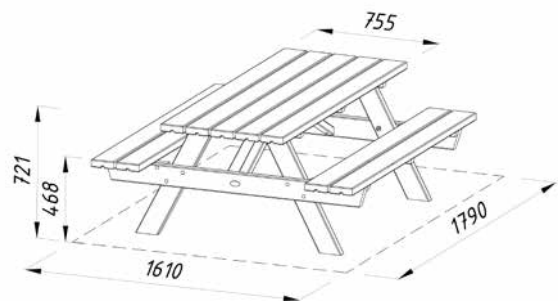

Measurements:

180x74 cm (table), 180x37 cm (benches)

Height:

75 cm (table), 42 cm (benches)

TREATMENT

100812

green pressure-treated

PALMAKO HANGING BENCH SIGRID

ARTICLE NUMBER: 100753

TREATMENT

100753

green pressure-treated

MODEL SPECIFICATIONS

Measurements: 193x161 cm

Height: 198 cm

PALMAKO PICNIC-TABLE RUBY 18

ARTICLE NUMBER: 103165

44 mm

MODEL SPECIFICATIONS

Measurements: 179x161 cm

Height: 72 cm

TREATMENT

103165
green pressure-treated

PALMAKO PICNIC-TABLE RUBY 24

ARTICLE NUMBER: 100787

44 mm

TREATMENT

100787

green pressure-treated

MODEL SPECIFICATIONS

Measurements: 239x161 cm

Height: 72 cm