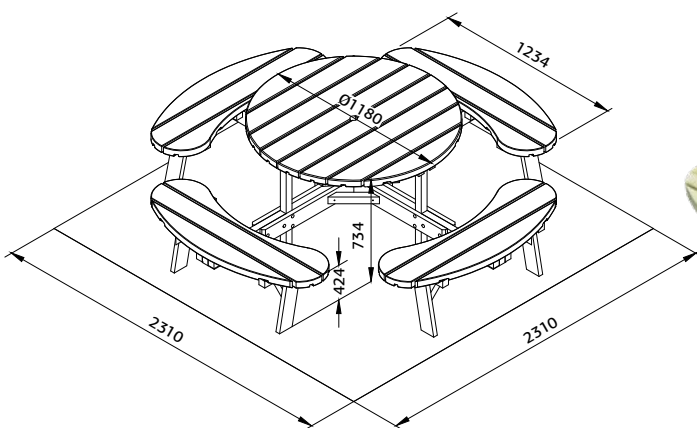

Height: 72 cm

PALMAKO TABLE WITH BENCHES ARTHUR

ARTICLE NUMBER: 100797

44 mm

MODEL SPECIFICATIONS

Measurements: 274x274 cm

Height: 73 cm

TREATMENT

100797

green pressure-treated

PALMAKO TABLE WITH BENCHES OLIVER

ARTICLE NUMBER: 100791

44 mm

TREATMENT

100791
brown pressure-treated

MODEL SPECIFICATIONS

Measurements: 260x260 cm
Height: 73 cm

PALMAKO TABLE WITH BENCHES OSCAR

ARTICLE NUMBER: 100762

44 mm

TREATMENT

100762
green pressure-treated

MODEL SPECIFICATIONS

Measurements: 231x231 cm
Height: 73 cm

PALMAKO GARDEN FURNITURE SET LEO

ARTICLE NUMBER: 109524

28 mm

Set consist of: table with roof, bench and three stools.

MODEL SPECIFICATIONS

Measurements: 198x200 cm

Height: 242 cm

TREATMENT