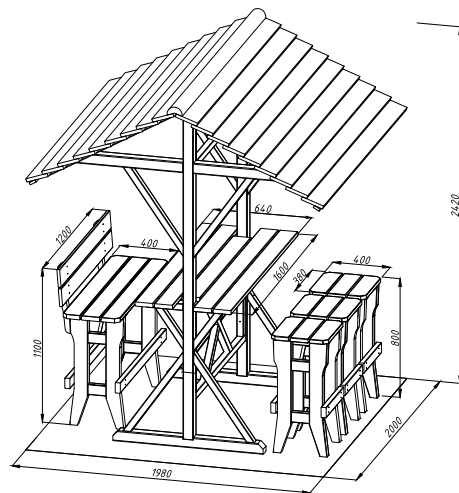

Measurements: 260x260 cm
Height: 73 cm

PALMAKO TABLE WITH BENCHES OSCAR

ARTICLE NUMBER: 100762

44 mm

TREATMENT

100762
green pressure-treated

MODEL SPECIFICATIONS

Measurements: 231x231 cm
Height: 73 cm

PALMAKO GARDEN FURNITURE SET LEO

ARTICLE NUMBER: 109524

28 mm

Set consist of: table with roof, bench and three stools.

MODEL SPECIFICATIONS

Measurements: 198x200 cm

Height: 242 cm

TREATMENT