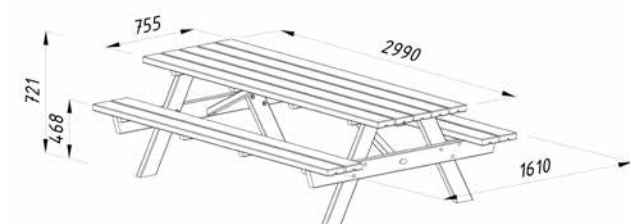

PALMAKO PICNIC-TABLE RUBY 30

ARTICLE NUMBER: 100802

44 mm

TREATMENT

100802

green pressure-treated

MODEL SPECIFICATIONS

Measurements: 299x161 cm

Height: 72 cm