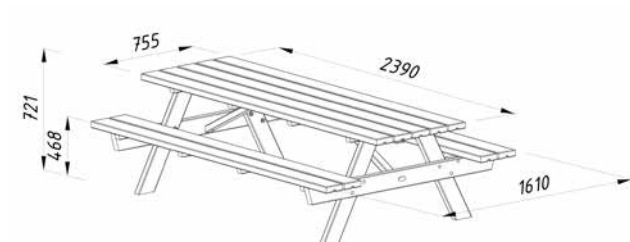

Measurements:

180x74 cm (table), 180x37 cm (benches)

Height:

75 cm (table), 42 cm (benches)

TREATMENT

100812

green pressure-treated

PALMAKO HANGING BENCH SIGRID

ARTICLE NUMBER: 100753

TREATMENT

100753

green pressure-treated

MODEL SPECIFICATIONS

Measurements: 193x161 cm

Height: 198 cm

PALMAKO PICNIC-TABLE RUBY 18

ARTICLE NUMBER: 103165

44 mm

MODEL SPECIFICATIONS

Measurements: 179x161 cm

Height: 72 cm

TREATMENT

103165
green pressure-treated

PALMAKO PICNIC-TABLE RUBY 24

ARTICLE NUMBER: 100787

44 mm

TREATMENT

100787

green pressure-treated

MODEL SPECIFICATIONS

Measurements: 239x161 cm

Height: 72 cm