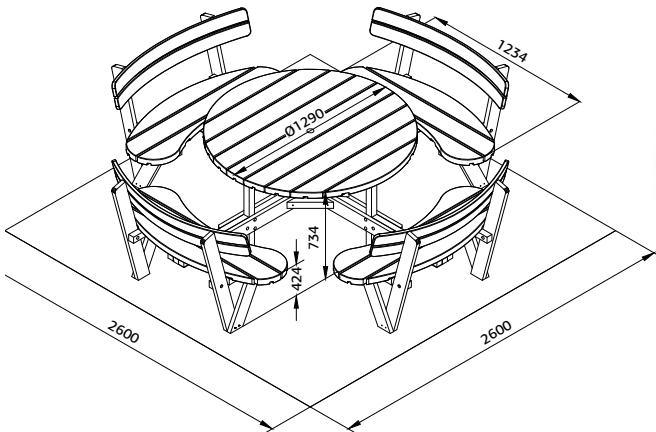

PALMAKO TABLE WITH BENCHES OLIVER

ARTICLE NUMBER: 100791

44 mm

TREATMENT

100791
brown pressure-treated

MODEL SPECIFICATIONS

Measurements: 260x260 cm
Height: 73 cm