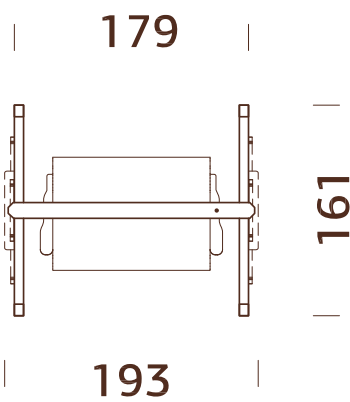

75 cm (table), 42 cm (benches)

TREATMENT

100807

green pressure-treated

PALMAKO TABLE WITH BENCHES SANNE 18

ARTICLE NUMBER: 100812

28 mm

MODEL SPECIFICATIONS

Measurements:

180x74 cm (table), 180x37 cm (benches)

Height:

75 cm (table), 42 cm (benches)

TREATMENT

100812

green pressure-treated

PALMAKO HANGING BENCH SIGRID

ARTICLE NUMBER: 100753

TREATMENT

100753

green pressure-treated

MODEL SPECIFICATIONS

Measurements: 193x161 cm

Height: 198 cm

PALMAKO PICNIC-TABLE RUBY 18

ARTICLE NUMBER: 100787

44 mm

TREATMENT

100787

green pressure-treated

MODEL SPECIFICATIONS

Measurements: 239x161 cm

Height: 72 cm