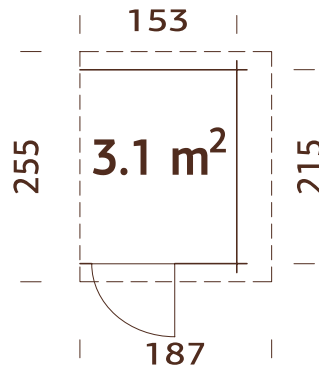

Door opening

measurements: 73x141 cm

Door sill: low, covered with stainless steel

Roof boards: 19 mm

Roof area: 4,9 m²

Roof gradient: 11,0°

28 mm

A: 160 cm
B: 183 cm

ARTICLE NUMBER: 103168

MODEL SPECIFICATIONS

Log measurements:

144x290 cm

Volume: 10,0 m³

Roof boards: 19 mm

Roof area: 4,3 m²

Roof gradient: 16,0°

ARTICLE NUMBER: 102781

MODEL SPECIFICATIONS

Measurements: 315x196 cm

Volume: 12,4 m³

19 mm -

TREATMENT OPTIONS

102782
brown dip

102784
grey dip

102783
clear white dip

108990
white primer

KARL 40,6 m² EXTENSION 10,9 m²

ARTICLE NUMBER: 102785

MODEL SPECIFICATIONS

Measurements: 555x196 cm

Volume: 22,4 m³

19 mm -