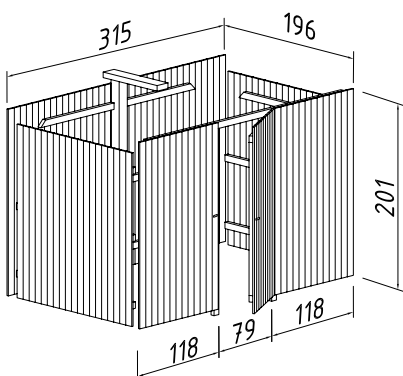

KARL 23,1 m² EXTENSION 6,2 m²

ARTICLE NUMBER: 102781

MODEL SPECIFICATIONS

Measurements: 315x196 cm

Volume: 12,4 m³

19 mm -

TREATMENT OPTIONS

102782
brown dip

102784
grey dip

102783
clear white dip

108990
white primer