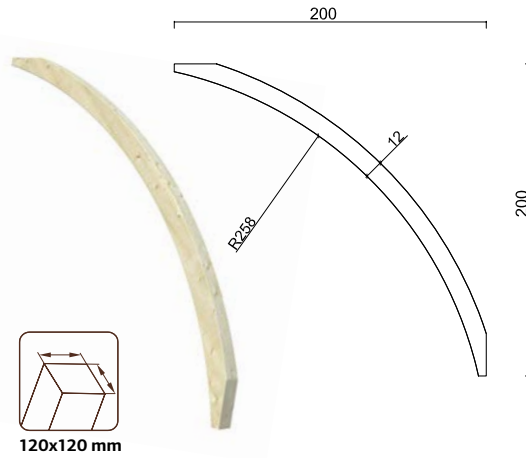

CARPORT ARCH

ARTICLE NUMBER: 102765

ANCHOR, ADJUSTABLE POST LEG

ARTICLE NUMBER: 106608