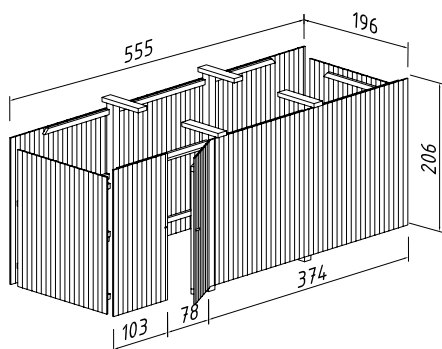

KARL 40,6 m² EXTENSION 10,9 m²

ARTICLE NUMBER: 102785

MODEL SPECIFICATIONS

Measurements: 555x196 cm

Volume: 22,4 m³

19 mm -

TREATMENT OPTIONS

102786
brown dip

102788
grey dip

102787
clear white dip

108989
white primer