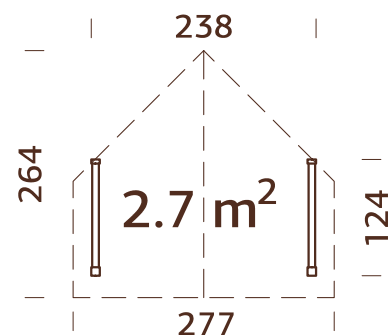

MODEL SPECIFICATIONS

Measurements: 264x277 cm

Volume: 9,6 m³

Roof boards: 19 mm

Roof area: 5,5 m²

Roof gradient: 20,0°

90x90 mm

A: 213 mm
B: 288 mm

28 mm