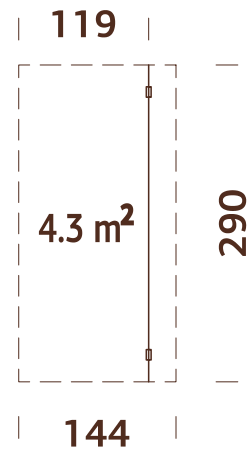

Door opening

measurements: 73x141 cm

Door sill: low, covered with stainless steel

Roof boards: 19 mm

Roof area: 4,9 m²

Roof gradient: 11,0°

28 mm

A: 160 cm
B: 183 cm

ARTICLE NUMBER: 103168

MODEL SPECIFICATIONS

Log measurements:

144x290 cm

Volume: 10,0 m³

Roof boards: 19 mm

Roof area: 4,3 m²

Roof gradient: 16,0°

ARTICLE NUMBER: 102781

MODEL SPECIFICATIONS

Measurements: 315x196 cm

Volume: 12,4 m³

19 mm -

TREATMENT OPTIONS

102782
brown dip

102784
grey dip

102783
clear white dip

108990
white primer

KARL 40,6 m² EXTENSION 10,9 m²

ARTICLE NUMBER: 102785

MODEL SPECIFICATIONS

Measurements: 555x196 cm

Volume: 22,4 m³

19 mm -