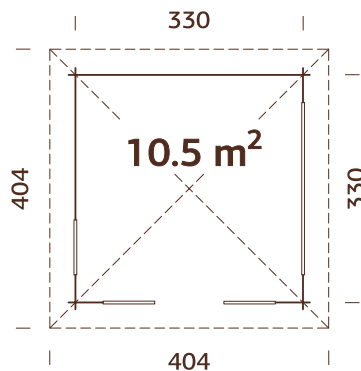

PALMAKO PAVILION JULIE 10,5 m²

ARTICLE NUMBER: 103760

Terrace boards are treated.

MODEL SPECIFICATIONS

Log measurements:

350x350 cm

Volume: 26,0 m³

Roof boards: 19 mm

Roof area: 17,6 m²

Roof gradient: 24,7°

Gross ground area: 10,9 m²

OPTIONAL

Shingles: 9 packs, roofing nails.

See Optional Products p. 242-257 for details.

TREATMENT OPTIONS

103761
brown dip

103763
grey dip

103762
clear white dip

28 mm

A: 217 cm
B: 310 cm

Included
19 mm