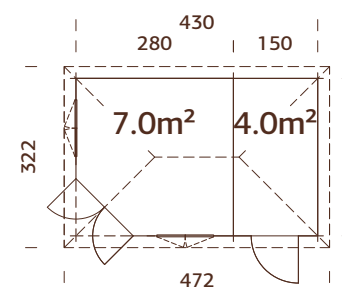

Can be built in reverse!

TREATMENT OPTIONS

103737
brown dip

103739
grey dip

103738
clear white dip

28 mm

A: 217 cm
B: 285 cm

Included
19 mm