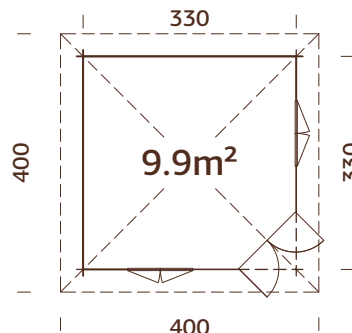

Double glazed.

TREATMENT OPTIONS

103733
brown dip

103735
grey dip

103734
clear white dip

44 mm

A: 233 cm
B: 325 cm

Included
19 mm