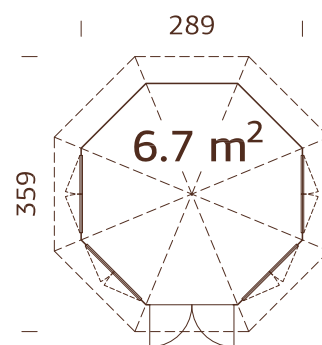

Double glazed.
Ready-made wall and roof elements.

28 mm

A: 215 cm
B: 310 cm

Included 19 mm