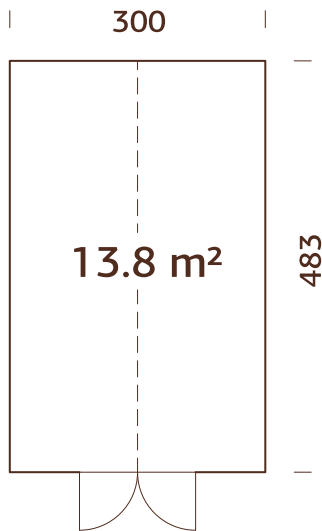

PALMAKO GLASSHOUSE EMILIA 13,8 m²

ARTICLE NUMBER: 109532

NEW!

MODEL SPECIFICATIONS

Wall measurements: 300x483 cm

Volume: 32,7 m³

Glass: Toughened, 4 mm

Roof area: 19,1 m²

Roof gradient: 39,0°

Gross ground area: 14,5 m²

TREATMENT

109532

grey pressure-treated

44x95 mm

A: 159 cm

B: 288 cm

-