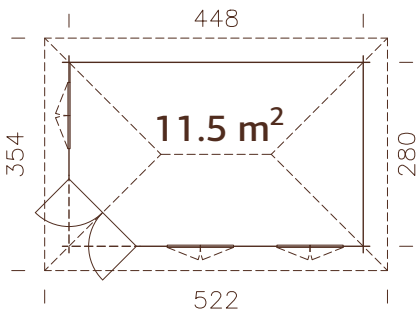

NEW!

PALMAKO PAVILION MELANIE 11,5 m²

ARTICLE NUMBER: 109355

Can be built in reverse!

TREATMENT OPTIONS

109529
brown dip

109530
grey dip

109528
clear white dip

44 mm

A: 234 cm
B: 311 cm

Included
19 mm

MODEL SPECIFICATIONS

Log measurements:

468x300 cm

Volume: 29,9 m³

Door/window type: Garden+

Window glass: Double glass,
3-6-3 mm

Door glass: Toughened
glass, 4 mm

Window opening
measurements: 90x134 cm

Door opening
measurements: 114x186 cm

Door sill: low, covered with
stainless steel

Roof boards: 16 mm

Roof area: 19,9 m²

Roof gradient: 24,7°

Gross ground area: 12,1 m²

OPTIONAL

Shingles: 9 packs, roofing nails,
rain gutters, additional door and
window. See Optional Products p.
242-257 for details.