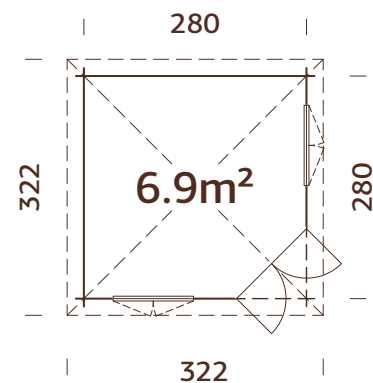

PALMAKO PAVILION MELANIE 6,9 m²

ARTICLE NUMBER: 103728

Double glazed.

TREATMENT OPTIONS

44 mm

A: 222 cm
B: 302 cm

Included
19 mm

MODEL SPECIFICATIONS

Log measurements:

300x300 cm

Volume: 17,7 m³

Door/window type:

Garden+

Window glass: Double glass,

3-6-3 mm

Door glass: Double

toughened glass, 4-6-4 mm

Window opening

measurements: 90x134 cm

Door opening

measurements:

114x186 cm

Door sill: low,
covered with stainless steel

Roof boards: 16 mm

Roof area: 8,4 m²

Roof gradient: 25,0°

Gross ground area: 7,8 m²

OPTIONAL

Shingles: 6 packs, roofing nails,
additional door and window.

See Optional Products
p. 242-257 for details.