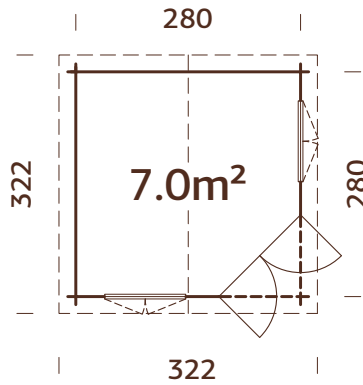

PALMAKO PAVILION MELANIE 7,0 m²

ARTICLE NUMBER: 103708

under
2,5m*

*Also available under 2,5 m,
ask for Art. No.: 103712

TREATMENT OPTIONS

28 mm

A: 217 cm
B: 297 cm
B*: 249 cm

Included
19 mm

MODEL SPECIFICATIONS

Log measurements:

300x300 cm

Volume: 17,4 m³

Door/window type:

Garden

Window glass:

Real glass, 4 mm

Door glass: Toughened

glass, 4 mm

Window opening

measurements: 90x144 cm

Door opening

measurements:

134x175 cm

Door sill: low,
covered with stainless steel

Roof boards: 16 mm

Roof area: 11,9 m²

Roof gradient: 25,0°

Gross ground area: 7,8 m²

OPTIONAL

Shingles: 6 packs, roofing nails,
additional door and window.

See Optional Products p. 242-257
for details.