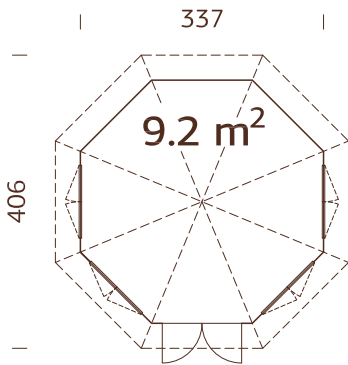

PALMAKO PAVILION VERONICA 4 9,2 m²

ARTICLE NUMBER: 107374

Double glazed.

Ready-made wall and roof elements.

34 mm

A: 222 cm
B: 326 cm

Included
19 mm

MODEL SPECIFICATIONS

Diameter: 337 cm

Volume: 23,4 m³

Door/window type:

Garden+

Window glass: Double glass,
3-6-3 mm

Door glass: Double
toughened glass, 4-6-4 mm

**Window opening
measurements:** 90x123 cm

**Door opening
measurements:**

120x181 cm

Door sill: low,
covered with stainless steel

Roof boards: 16 mm

Roof area: 15,3 m²

Roof gradient: 32,0°

Gross ground area: 9,4 m²

OPTIONAL

Shingles: 9 packs, roofing nails,
additional door and window.
See Optional Products p. 242-257
for details.