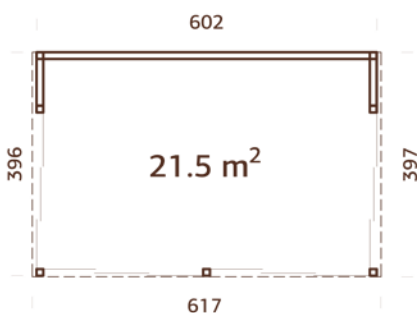

MODEL SPECIFICATIONS

Wall measurements: 602x396 cm

Volume: 50 m³

Door: Sliding door set

Door glass: Toughened glass, 5 mm

Fixed window measurements:
126x50 cm

Window glass: Double toughened glass, 4-9-4 mm

Roof: Polycarbonate

Roof area: 24,5 m²

Roof gradient: 9,2°

Gross ground area: 23,8 m²

Sliding door set and polycarbonate roof included.

NB! Terrace not included.

TREATMENT OPTIONS

natural, untreated wood

brown dip

grey dip

clear white dip

white primer

Nova 21,5 m² kit	108605	108606	108607	108592	109025
Nova 21,5 m²	108609	108610	108611	108596	109026

88 mm

A: 225 cm
B: 288 cm

-