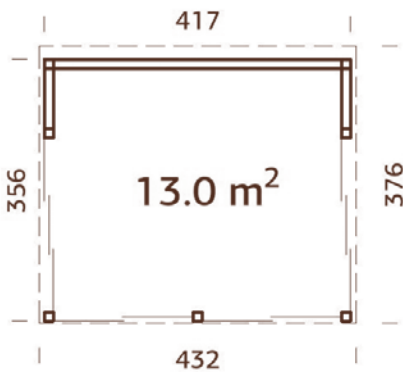

MODEL SPECIFICATIONS

Wall measurements: 417x356 cm

Volume: 32,6 m³

Door: Sliding door set

Door glass: Toughened glass, 5 mm

Fixed window measurements:
90x42 cm

Window glass: Double toughened glass, 4-9-4 mm

Roof: Polycarbonate

Roof area: 17,2 m²

Roof gradient: 8,9°

Gross ground area: 14,8 m²

Sliding door set and polycarbonate roof included.

NB! Terrace not included.

TREATMENT OPTIONS

natural, untreated wood

brown dip

grey dip

clear white dip

white primer

Nova 13,0 m² kit	108589	108590	108591	108592	109021
Nova 13,0 m²	108593	108594	108595	108596	109022

88 mm

A: 225 cm
B: 282 cm

-