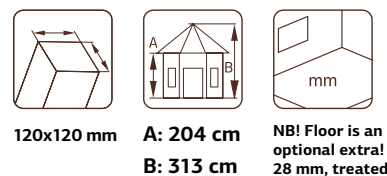

OPTIONAL

Floor, shingles: 9 packs, roofing nails.
See Optional Products p. 242-257 for details.