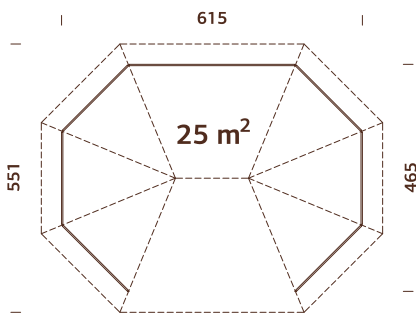

PALMAKO PAVILION BETTY 25,0 m²

ARTICLE NUMBER: 104704

Strong posts from laminated wood.