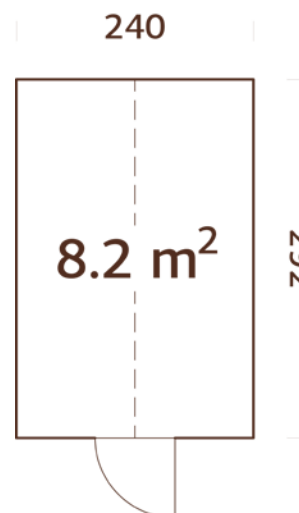

MODEL SPECIFICATIONS

Wall measurements: 240x363 cm

Volume: 19,4 m³

Glass: Toughened, 4 mm

Roof area: 12,5 m²

Roof gradient: 45°

Gross ground area: 8,7 m²

TREATMENT

108999

grey pressure-treated

44x95 mm

A: 159 cm
B: 283 cm