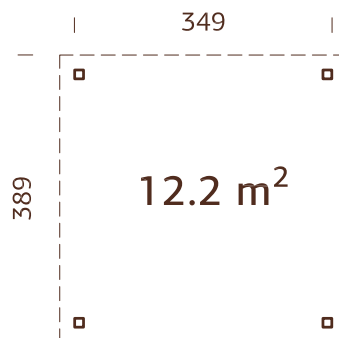

PALMAKO PAVILION LUCY 12,2 m²

ARTICLE NUMBER: 103980