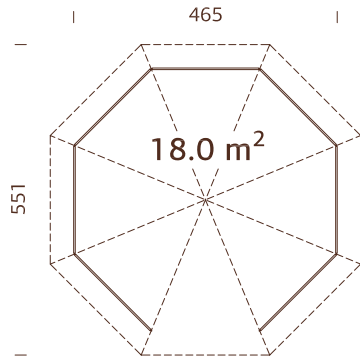

PALMAKO PAVILION BETTY 18,0 m²

ARTICLE NUMBER: 105212

Strong posts from laminated wood.