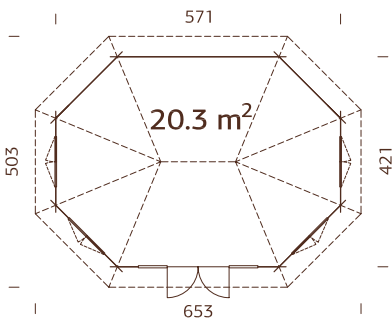

PALMAKO PAVILION HANNA 20,3 m²

ARTICLE NUMBER: 106189

Double glazed.

Ready-made roof elements.

TREATMENT OPTIONS

MODEL SPECIFICATIONS

Diameter: 421/571 cm

Volume: 53,5 m³

Door/window type:

Garden+

Window glass: Double glass,
3-6-3 mm

Door glass: Double
toughened glass, 4-6-4 mm

Window opening
measurements: 90x134 cm

Door opening
measurements: 120x183 cm

Door sill: low,
covered with stainless steel

Roof boards: 16 mm

Roof area: 32,6 m²

Roof gradient: 32,0°

Gross ground area: 21,0 m²

OPTIONAL

Shingles: 16 packs, roofing nails, additional door and window.
See Optional Products p. 242-257 for details.