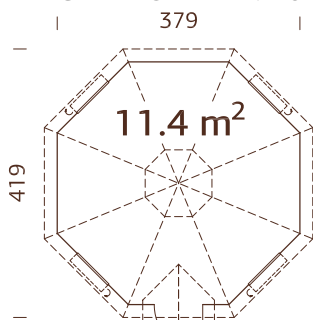

PALMAKO GRILL KOTA EVA 11,4 m²

ARTICLE NUMBER: 104596

Ready-made roof elements.
Option: Grill with table, smoke extraction hood, chimney and chimney cap.

TREATMENT OPTIONS

104597
brown dip

104599
grey dip

104598
clear white dip

44 mm

A: 137 cm
B: 346 cm

Included,
grates 19 mm

MODEL SPECIFICATIONS

Diameter: 379 cm

Volume: 26,0 m³

Door/window type:

Garden+

Door/window glass:

Double glass, 3-6-3 mm

Window opening

measurements: 59x41 cm

Door opening

measurements:

65x148 cm

Door sill:

covered with stainless steel

Roof boards: 19 mm

Roof area: 22,0 m²

Roof gradient: 45,0°

Gross ground area: 11,9 m²

OPTIONAL

Shingles: 12 packs, roofing nails,
grill with table, additional door and
window. See Optional Products
p. 242-257 for details.