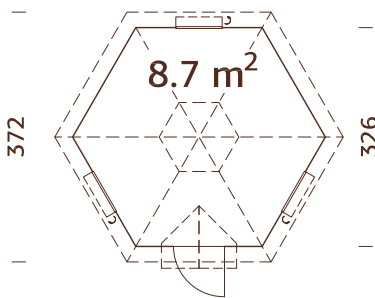

PALMAKO GRILL KOTA EVA 8,7 m²

ARTICLE NUMBER: 104592

Ready-made roof elements.
Option: Grill with table, smoke extraction hood, chimney and chimney cap.

TREATMENT OPTIONS

104593
brown dip

104595
grey dip

104594
clear white dip

44 mm

A: 137 cm
B: 314 cm

Included,
grates 19 mm

MODEL SPECIFICATIONS

Diameter: 326 cm

Volume: 19,0 m³

Door/window type:

Garden+

Door/window glass:

Double glass, 3-6-3 mm

Window opening

measurements: 59x41 cm

Door opening

measurements:

65x148 cm

Door sill:

covered with stainless steel

Roof boards: 19 mm

Roof area: 18,0 m²

Roof gradient: 45,0°

Gross ground area: 9,2 m²

OPTIONAL

Shingles: 9 packs, roofing nails,
grill with table, additional door and
window. See Optional Products
p. 242-257 for details.