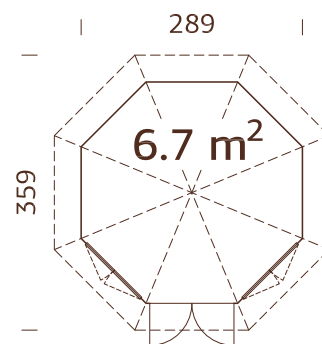

Double glazed.
Ready-made wall and roof elements.

28 mm

A: 215 cm
B: 310 cm

Included 19 mm