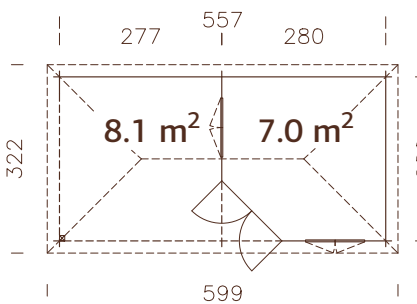

PALMAKO PAVILION MELANIE 7,0+8,1 m²

ARTICLE NUMBER: 103778

Can be built in reverse!

TREATMENT OPTIONS

103779
brown dip

103781
grey dip

103780
clear white dip

28 mm

A: 228 cm
B: 307 cm

Included
19 mm

MODEL SPECIFICATIONS

Log measurements:

577x300 cm

Volume: 18,6+21,0 m³

Canopy roof: 277x280 cm

Door/window type: Garden

Window glass: Real glass, 4 mm

Door glass: Toughened
glass, 4 mm

Window opening
measurements: 90x144 cm

Door opening
measurements: 134x175 cm

Door sill: low, covered with
stainless steel

Roof boards: 16 mm

Roof area: 20,8 m²

Roof gradient: 24,7°

Gross ground area: 15,6 m²

OPTIONAL

Shingles: 10 packs, roofing nails,
rain gutters, additional door and
window.

See Optional Products p. 242-257
for details.