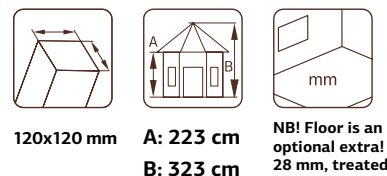

OPTIONAL

Floor, shingles: 8 packs, roofing nails.
See Optional Products p. 242-257 for details.