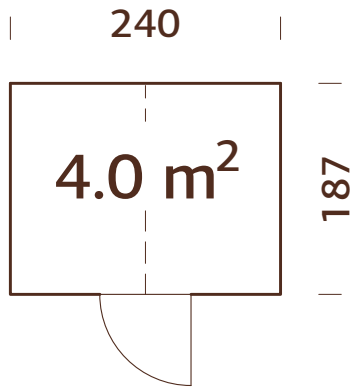

PALMAKO GLASSHOUSE EMILIA SHED 4,0 m²

ARTICLE NUMBER: 109394

NEW!

NB! Emilia shed fits only with Emilia 5,4 m² and 8,2 m² models!

TREATMENT

109532
grey pressure-treated

18 mm

A: 160 cm
B: 288 cm

MODEL SPECIFICATIONS

Wall measurements: 240x187 cm

Volume: 9,7 m³

Door opening measurements:
68x183 cm

Roof boards: 19 mm

Roof area: 6,5 m²

Roof gradient: 45,0°

Gross ground area: 4,4 m²

OPTIONAL

Roofing felt (underlayer): 1 roll, SBS roofing material: 1 roll, shingles: 3 packs, roofing nails...
See Optional Products p. 242-257 for details.