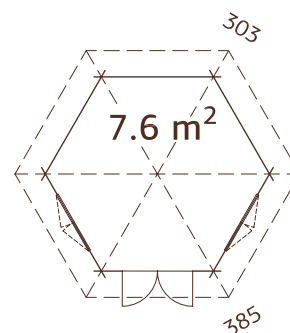

Ready-made roof elements.

TREATMENT OPTIONS

103725
brown dip

103727
grey dip

103726
clear white dip

34 mm

A: 227 cm
B: 336 cm

Included
19 mm