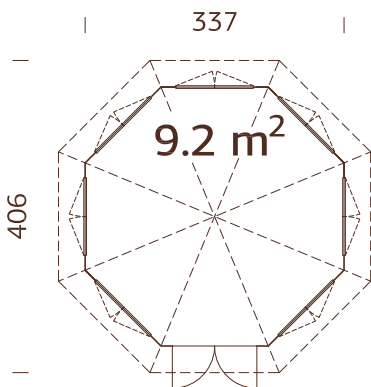

PALMAKO PAVILION VERONICA 7 9,2 m²

ARTICLE NUMBER: 107373

Double glazed.

Ready-made wall and roof elements.

34 mm

A: 222 cm
B: 326 cm

Included
19 mm

MODEL SPECIFICATIONS

Diameter: 337 cm

Volume: 23,4 m³

Door/window type:

Garden+

Window glass: Double glass,
3-6-3 mm

Door glass: Double
toughened glass, 4-6-4 mm

**Window opening
measurements:** 90x123 cm

**Door opening
measurements:**

120x181 cm

Door sill: low,
covered with stainless steel

Roof boards: 16 mm

Roof area: 15,3 m²

Roof gradient: 32,0°

Gross ground area: 9,4 m²

OPTIONAL

Shingles: 9 packs, roofing nails,
additional door. See Optional
Products p. 242-257 for details.