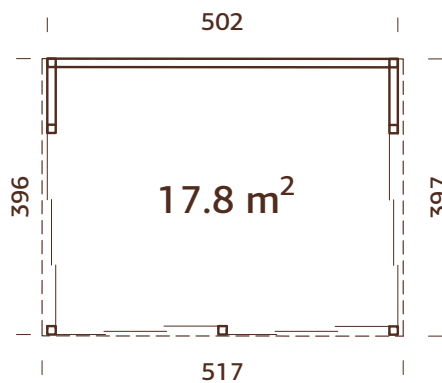

### MODEL SPECIFICATIONS

**Diameter:** 337 cm  
**Volume:** 23,0 m<sup>3</sup>

**Roof boards:** 19 mm  
**Roof area:** 16,7 m<sup>2</sup>

**Roof gradient:** 25,0°  
**Gross ground area:** 9,9 m<sup>2</sup>

## MODEL SPECIFICATIONS

**Wall measurements:** 417x356 cm

**Volume:** 32,6 m<sup>3</sup>

**Door:** Sliding door set

**Door glass:** Toughened glass, 5 mm

**Fixed window measurements:**  
90x42 cm

**Window glass:** Double toughened glass, 4-9-4 mm

88 mm

A: 225 cm  
B: 282 cm

-

### MODEL SPECIFICATIONS

**Wall measurements:** 502x396 cm

**Volume:** 41,3 m<sup>3</sup>

**Door:** Sliding door set

**Door glass:** Toughened glass, 5 mm

**Fixed window measurements:**  
101x50 cm

**Window glass:** Double toughened glass, 4-9-4 mm