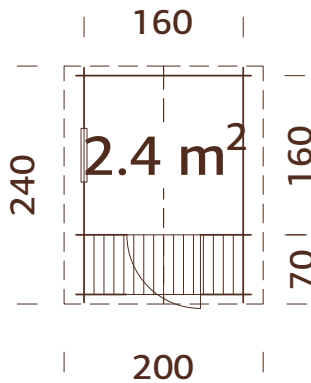

PALMAKO KIDS SAM 2,4 m²

ARTICLE NUMBER: 101761

MODEL SPECIFICATIONS

Log measurements:

176x176(236) cm

Volume: 4,1 m³

Door/window glass:

Acrylglass

Fixed window

measurements: 47x47 cm

Door opening

measurements: 64x131 cm

Roof boards: 16 mm

Roof area: 5,3 m²

Roof gradient: 26,5°

Gross ground area: 2,6 m²

19 mm

A: 149 cm
B: 194 cm

Included
16 mm

OPTIONAL

Roofing felt (underlayer): 1 roll, SBS roofing material: 1 roll, shingles: 3 packs, roofing nails.

See Optional Products p. 242-257 for details.

Safety
Regular
Production
Surveillance

www.tuv.com
ID 0000075540