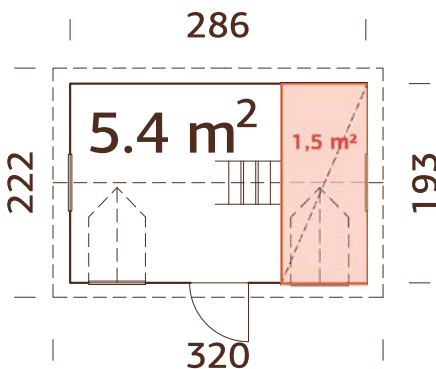

PALMAKO KIDS MARIE 5,4 m²

ARTICLE NUMBER: 108997

MODEL SPECIFICATIONS

Wall measurements:

286x193 cm

Volume: 10,2 m³

Door/window glass:

Acrylglas

Fixed window

measurements: 38x54 cm

Door opening

measurements: 58x112 cm

Roof boards: 16 mm

Roof area: 10,0 m²

Roof gradient: 40,0°

Gross ground area: 5,5 m²

Ground floor: 5,4 m²

First floor: 1,5 m²

Ready-made wall elements.

16 mm

A: 138 cm
B: 234 cm

Included
16 mm

OPTIONAL

Roofing felt (underlayer): 2 rolls, SBS roofing material: 2 rolls, shingles: 5 packs, roofing nails.

See Optional Products p. 242-257 for details.

Safety
Regular
Production
Surveillance

www.tuv.com
ID 0000075540