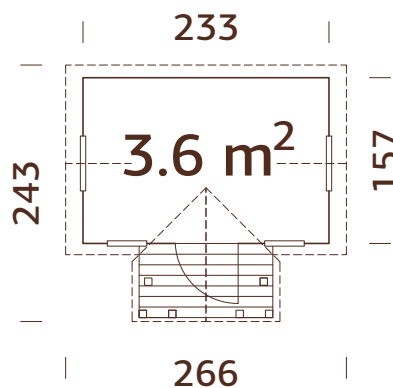

PALMAKO KIDS JENNIE 3,6 m²

ARTICLE NUMBER: 109459

NEW!

Ready-made wall elements.

MODEL SPECIFICATIONS

Wall measurements:

233x157 cm

Volume: 6,4 m³

Door/window glass:

Acrylglas

Fixed window

measurements: 56x56 cm

Door opening

measurements: 55x131 cm

Roof boards: 16 mm

Roof area: 8,6 m²

Roof gradient: 40,0°

Gross ground area: 3,7 m²

16 mm

A: 138 cm
B: 219 cm

Included
16 mm

OPTIONAL

Roofing felt (underlayer): 1 roll, SBS roofing material: 1 roll, shingles 3 packs, roofing nails.

See Optional Products p. 242-257 for details.

Safety
Regular
Production
Surveillance

www.tuv.com
ID 0000075540