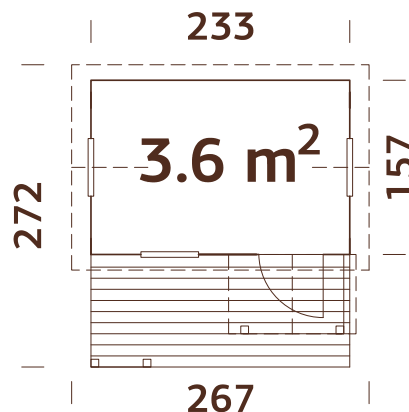

PALMAKO KIDS OTTO 3,6 m²

ARTICLE NUMBER: 101249

Ready-made wall elements.

MODEL SPECIFICATIONS

Wall measurements:

233x157(258) cm

Volume: 6,4 m³

Door/window glass:

Acrylglas

Fixed window

measurements: 56x56 cm

Door opening

measurements: 55x112 cm

Roof boards: 16 mm

Roof area: 7,1 m²

Roof gradient: 40,0°

Gross ground area: 3,7 m²

TREATMENT OPTIONS

108988

white primer

OPTIONAL

Roofing felt (underlayer): 1 roll, SBS roofing material: 1 roll, shingles: 3 packs, roofing nails.

See Optional Products p. 242-257 for details.

Safety
Regular
Production
Surveillance

www.tuv.com
ID 0000075540

16 mm

A: 138 cm
B: 219 cm

Included
16 mm