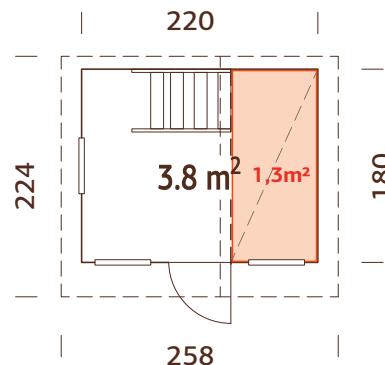

Ready-made wall elements.

MODEL SPECIFICATIONS

Wall measurements:

220x180 cm

Volume: 6.5 m³

Window glass:

Acrylglas

Fixed window

measurements: 35x35 cm

Door opening

measurements: 51x115 cm

Roof boards: 16 mm

Roof area: 7.0 m²

Roof gradient: 37.0°; 31.0°

Gross ground area: 4.0 m²

Ground floor: 3.8 m²

First floor: 1.3 m²

TREATMENT OPTIONS

108936

white primer

16 mm

A: 125/177 cm
B: 228 cm

Included
16 mm

OPTIONAL

Roofing felt (underlayer): 1 roll, SBS roofing material: 1 roll, shingles: 3 packs, roofing nails. See Optional Products p. 242-257 for details.

Safety
Regular
Production
Surveillance

www.tuv.com
ID 0000075540