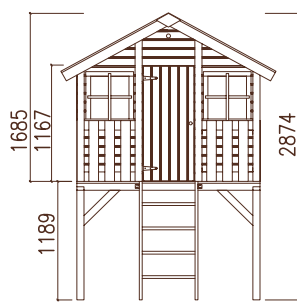

PALMAKO KIDS TOBY 2,1 m²

ARTICLE NUMBER: 101129

Ready-made wall elements.

16 mm

**A: 117 cm
B: 169/287 cm**

**Included
16 mm**

MODEL SPECIFICATIONS

Wall measurements:

180x122(190) cm

Volume: 3,0 m³

Window glass:

Acrylglas

Fixed window

measurements: 38x44 cm

Door opening

measurements: 51x115 cm

Roof boards: 16 mm

Roof area: 4,6 m²

Roof gradient: 29,0°

Gross ground area: 2,2 m²

OPTIONAL

Anchors x4, roofing felt (underlayer): 1 roll,

SBS roofing material: 1 roll, shingles: 2 packs, roofing nails, slide,

swing beam. See Optional Products p. 242-257 for details.

Safety
Regular
Production
Surveillance

www.tuv.com
ID 0000075540