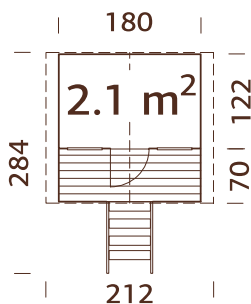

PALMAKO KIDS TOBY 2,1 m²

ARTICLE NUMBER: 101129

Ready-made wall elements.

16 mm

**A: 117 cm
B: 169/287 cm**

**Included
16 mm**

MODEL SPECIFICATIONS

Wall measurements:

180x122(190) cm

Volume: 3,0 m³

Window glass:

Acrylglas

Fixed window

measurements: 38x44 cm

Door opening

measurements: 51x115 cm

Roof boards: 16 mm

Roof area: 4,6 m²

Roof gradient: 29,0°

Gross ground area: 2,2 m²

OPTIONAL

Anchors x4, roofing felt (underlayer): 1 roll,

SBS roofing material: 1 roll, shingles: 2 packs, roofing nails, slide,

swing beam. See Optional Products p. 242-257 for details.

Safety
Regular
Production
Surveillance

www.tuv.com
ID 0000075540