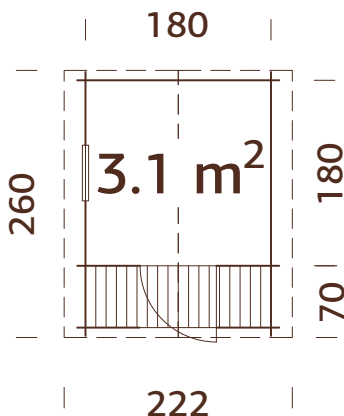

PALMAKO KIDS STINA 3,1 m²

ARTICLE NUMBER: 101766

MODEL SPECIFICATIONS

Log measurements:

196x196(256) cm

Volume: 5,2 m³

Door/window glass:

Acrylglass

Fixed window

measurements: 47x47 cm

Door opening

measurements: 64x131 cm

Roof boards: 16 mm

Roof area: 6,2 m²

Roof gradient: 23,5°

Gross ground area: 3,2 m²

19 mm

A: 149 cm
B: 193 cm

Included
16 mm

OPTIONAL

Roofing felt (underlayer): 1 roll, SBS roofing material: 1 roll, shingles: 3 packs, roofing nails.

See Optional Products p. 242-257 for details.

Safety
Regular
Production
Surveillance

www.tuv.com
ID 0000053407