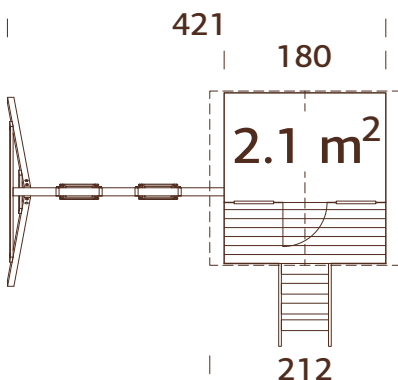

TOBY SET

ARTICLE NUMBER: 109507

NEW!

MODEL SPECIFICATIONS

Wall measurements:

180x122(190) cm

Volume: 3,0 m³

Window glass: Acrylglass

Fixed window measurements: 38x44 cm

Door opening measurements: 51x115 cm

Roof boards: 4,6 mm

Roof area: 10,0 m²

Roof gradient: 29,0°

Gross ground area: 2,2 m²

Ready-made wall elements.

16 mm

A: 117 cm
B: 169/287 cm

Included
16 mm

OPTIONAL

Anchors x6, roofing felt (underlayer): 1 roll, SBS roofing material: 1 roll, shingles: 2 packs, roofing nails, slide.

See Optional Products p. 242-257 for details.

Safety Regular Production Surveillance

www.tuv.com
ID 0000075540