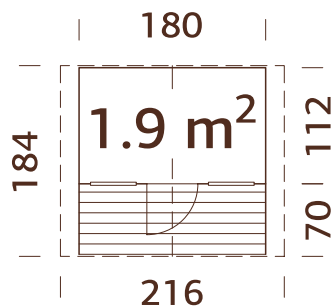

PALMAKO KIDS FELIX 1,9 m²

ARTICLE NUMBER: 101125

Ready-made wall elements.

TREATMENT OPTIONS

108987

white primer

16 mm

**A: 117 cm
B: 169 cm**

**Included
16 mm**

MODEL SPECIFICATIONS

Wall measurements:

180x112(180) cm

Volume: 3,0 m³

Window glass: Acrylglas

Fixed window

measurements: 38x44 cm

Door opening

measurements: 51x115 cm

Roof boards: 16 mm

Roof area: 4,6 m²

Roof gradient: 29,0°

Gross ground area: 2,0 m²

OPTIONAL

Roofing felt (underlayer): 1 roll,

SBS roofing material: 1 roll, shingles: 2 packs, roofing nails.

See Optional Products p. 242-257 for details.

Safety
Regular
Production
Surveillance

www.tuv.com
ID 0000075540