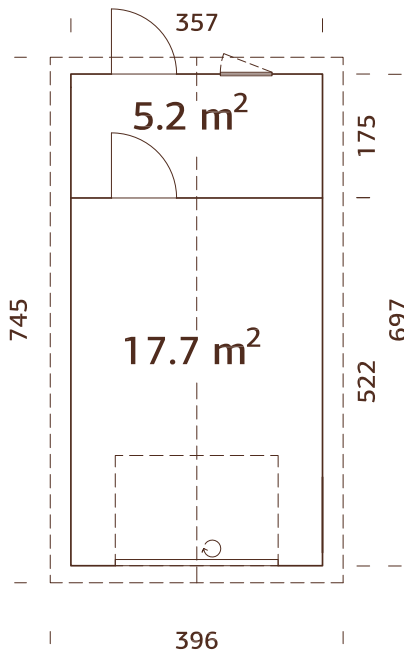

MODEL SPECIFICATIONS

Wall measurements: 357x697 cm

Volume: 55,0 m³

Door/window type: Summer

Door/window glass: Double glass, 3-9-3 mm

Window opening measurements: 69x38 cm

Door opening measurements:

73x186, 78x181, 221x188 cm

Door sill: hard wood

Roof boards: 19 mm

Roof area: 32,0 m²

Roof gradient: 20,0°

Gross ground area: 24,9 m²

OPTIONAL

Roofing felt (underlayer): 5 rolls, SBS roofing material: 5 rolls, shingles: 13 packs, roofing nails, rain gutters, additional door and window, canopy roof, additional door and window, engine set for garage sectional door. See Optional Products p. 242-257 for details.

88 mm

A: 203 cm
B: 290 cm

-