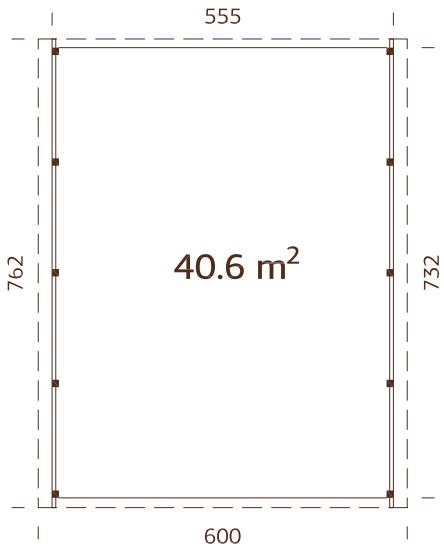

Arch from laminated wood