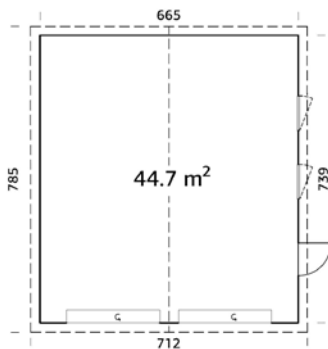

MODEL SPECIFICATIONS

Wall measurements: 665x739 cm

Volume: 142,0 m³

Door/window type: Summer

Door/window glass:

Double glass, 3-9-3 mm

Window opening

measurements: 68x37 cm

Door opening

measurements: 78x191, 221x188 cm

Door opening

measurements: 78x181, 221x188 cm

Door sill: hard wood

Roof boards: 19 mm

Roof area: 60,0 m²

Roof gradient: 20,0°

Gross ground area: 49,1 m²

Door and window element can be swapped.

Double glazed.

Trendy look! Fine-sawn cladding.

Ready-made wall elements with wind

protection plastic!

Sectional door included.

OPTIONAL

Roofing felt (underlayer): 11 rolls, SBS roofing material: 11 rolls, shingles: 23 packs, roofing nails, rain gutters,

additional door and window, canopy roof, engine set for garage sectional door.

See Optional Products p. 242-257 for details.

160 mm

A: 216 cm
B: 357 cm

-