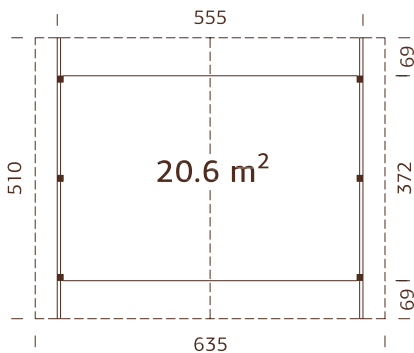

PALMAKO CARPORT ROBERT 20,6 m²

ARTICLE NUMBER: 101029

Strong posts and purlins from laminated wood.

TREATMENT OPTIONS

101030
brown dip

101032
grey dip

101031
clear white dip

108956
white primer

120x120 mm

A: 199 cm
B: 363 cm

-

MODEL SPECIFICATIONS

Measurements:

555x372 cm

Volume: 61,5 m³

Roof boards: 19 mm

Roof area: 35,8 m²

Roof gradient: 25,0°

Gross ground area: 20,6 m²

OPTIONAL

Roofing felt (underlayer): 9 rolls, SBS roofing material: 9 rolls, shingles: 14 packs, roofing nails, rain gutters, anchors.

See Optional Products p. 242-257 for details.