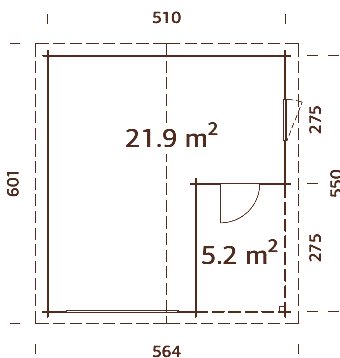

MODEL SPECIFICATIONS

Log measurements: 530x570 cm

Volume: 60,0 m³

Door/window type: Garden+

Door/window glass:

Double glass, 3-6-3 mm

Window opening measurements: 78x89 cm

Door opening measurements: 73x175 cm

Wooden gate opening

measurements: 225x194 cm

Art. No. Wooden gate: 103555

Roof boards: 19 mm

Roof area: 35,4 m²

Roof gradient: 18,7°

Gross ground area: 28,1 m²

OPTIONAL

Roofing felt (underlayer): 7 rolls, SBS roofing material: 7 rolls, shingles: 14 packs, roofing nails, rain gutters, extension, canopy roof, additional door and window, engine set for garage sectional door.

See Optional Products p. 242-257 for details.

Double glazed.
Strong purlins
from laminated wood.
Can be built in reverse!

TREATMENT OPTIONS

natural,
untreated wood

brown dip

grey dip

clear white dip

44 mm

A: 228 cm
B: 321 cm

-

ROGER 21,9+5,2 m² KIT WITHOUT DOOR

101872

101873

101875

101874

ROGER 21,9+5,2 m² WITH WOODEN GATE

102482

102483

102485

102484

ROGER 21,9+5,2 m² WITH SECTIONAL DOOR

102486

102487

102489

102488