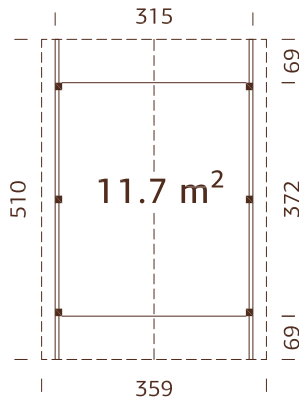

PALMAKO CARPORT ROBERT 11,7 m²

ARTICLE NUMBER: 101013

Strong posts from laminated wood.

TREATMENT OPTIONS

101014
brown dip

101016
grey dip

101015
clear white dip

108955
white primer

120x120 mm

A: 199 cm
B: 299 cm

-

MODEL SPECIFICATIONS

Measurements:

315x372 cm

Volume: 30,8 m³

Roof boards: 19 mm

Roof area: 20,1 m²

Roof gradient: 25,0°

Gross ground area: 11,7 m²

OPTIONAL

Roofing felt (underlayer): 5 rolls, SBS roofing material: 5 rolls, shingles: 8 packs, roofing nails, rain gutters, anchors.

See Optional Products p. 242-257 for details.