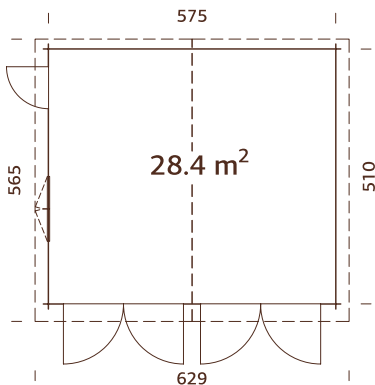

MODEL SPECIFICATIONS

Log measurements: 595x530 cm

Volume: 73,5 m³

Door/window type: Garden+

Door/window glass:

Double glass, 3-6-3 mm

Window opening

measurements: 119x89 cm

Door opening

measurements: 73x175 cm

Wooden gate opening

measurements: 225x194 cm

Art. No. Wooden gate: 103555

Roof boards: 19 mm

Roof area: 36,8 m²

Roof gradient: 16,8°

Gross ground area: 29,3 m²

OPTIONAL

Roofing felt (underlayer): 9 rolls, SBS roofing material: 9 rolls, shingles: 14 packs, roofing nails, rain gutters, extension, canopy roof, additional door and window, engine set for garage sectional door.

See Optional Products p. 242-257 for details.

Double glazed.

Strong purlins from laminated wood.

TREATMENT OPTIONS

natural,
untreated wood

brown dip

grey dip

clear white dip

44 mm

A: 217 cm
B: 310 cm

–

Roger 28,4 m² kit without door

101907

101908

101910

101909

Roger 28,4 m² with wooden gate

102399

102400

102402

102401

Roger 28,4 m² with sectional door

102403

102404

102406

102405