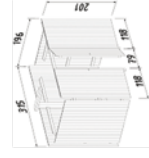

OPTIONAL PRODUCTS

SEE OPTIONAL PRODUCTS, PAGES 242-257

House	Art. No.	Roofing felt, rolls	SBS roofing material, rolls	Shingles¹, packs	Roofing nails, 1 kg	EPDM²	Rain gutters	Anchor, adjustable post leg	Carport arch, laminated wood	Extension
Robert 11,7 m²	101013	107210 5 rolls	107214 5 rolls	8 packs	107930		106632	106608		
Robert 20,6 m²	101029	107210 9 rolls	107214 9 rolls	14 packs	107930		106632	106608		
Karl 11,7 m²	101021	107210 6 rolls	107214 6 rolls		107930	107172	106627	106608	102765	
Karl 23,1 m²	101025	107210 6 rolls	107214 6 rolls		107930	107168	106627	106608	102765	102781
Karl 20,6 m²	101033	107210 7 rolls	107214 7 rolls		107930	107174	106628	106608	102765	
Karl 40,6 m²	101037	107210 8 rolls	107214 8 rolls		107930	107175	106628	106608	102765	102785

¹ Shingles are available in different colours - 107180 = Black, 107182 = Red, 107183 = Green, 107181 = Brown.

² Includes glue for EPDM installation. Read more about EPDM p. 249.

The article number is indicated to untreated items, for treated items ask our sales team.