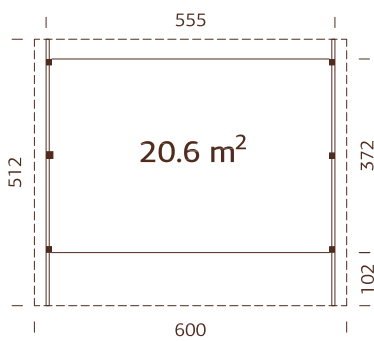

Strong posts from laminated wood.