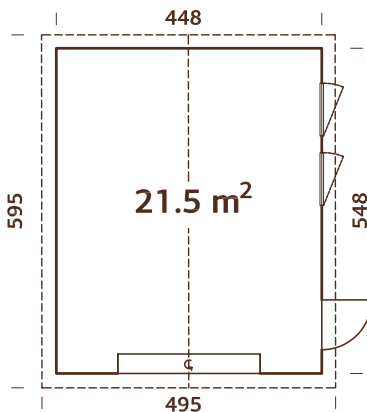

MODEL SPECIFICATIONS

Wall measurements: 448x548 cm

Volume: 55,4 m³

Door/window type: Summer

Door/window glass:

Double glass, 3-9-3 mm

Window opening

measurements: 69x38 cm

Door opening measurements:

78x191, 221x188 cm

Door sill: hard wood

Roof boards: 19 mm

Roof area: 30,4 m²

Roof gradient: 20,0°

Gross ground area: 24,6 m²

OPTIONAL

Roofing felt (underlayer): 7 rolls, SBS roofing material: 7 rolls, shingles: 13 packs, roofing nails, rain gutters, additional door and window, canopy roof, engine set for garage sectional door.

See Optional Products p. 242-257 for details.

Door and window elements can be swapped.

Double glazed.

Trendy look! Fine-sawn cladding.

Ready-made wall elements with wind protection plastic!

Sectional door included.

160 mm

A: 216 cm
B: 316 cm

-