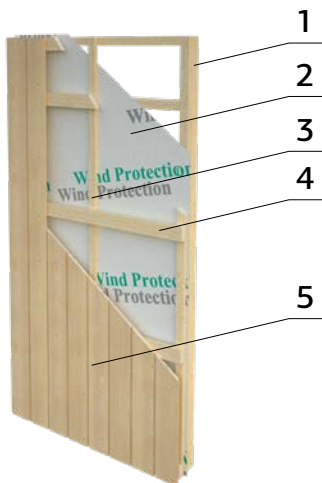

88 mm

A: 203 cm
B: 290 cm

-

PRE-FABRICATED PALMAKO NORDIC+ GARAGES WITH ELEMENT THICKNESS OF 160 MM

These Scandinavian-style garages are suitable for any garden that lacks strong, weather-resistant buildings where you can be with your family and friends. Feel free to take your time and delve into the following pages of our best choice of modern, pre-fabricated Nordic+ garages.

Ready-made wall elements are covered with wind-protection plastic inside, making these garages extremely weatherproof, especially rain and wind-resistant. It is comfortable to be in a building when it is warm - we have thought about it and given you an opportunity for 95 mm insulation. You can insulate walls, floors and ceilings. For better ventilation we have added ventilation battens after cladding. All the garages have double thermo glazing and outwards-opening windows. These models have 40 mm EPS (expanded polystyrene) insulated doors.