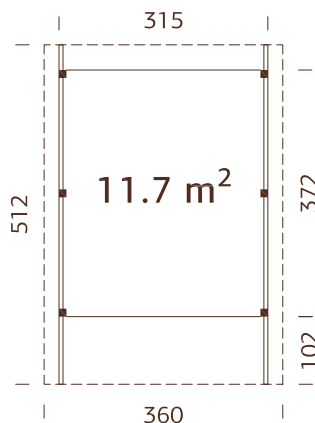

PALMAKO CARPORT KARL 11,7 m²

ARTICLE NUMBER: 101021

under
2,5m

Strong posts from laminated wood.

MODEL SPECIFICATIONS

Measurements: **Roof area:** 18,0 m²
360x512 cm **Roof gradient:** 1,1°
Volume: 39,6 m³ **Gross ground area:** 11,7 m²
Roof boards: 19 mm

OPTIONAL

Roofing felt (underlayer): 6 rolls, SBS roofing material: 6 rolls, roofing nails, EPDM, rain gutters, anchors, arch from laminated wood. See Optional Products p. 242-257 for details.

TREATMENT OPTIONS

101022 brown dip	101024 grey dip	101023 clear white dip	108957 white primer
120x120 mm	A: 215 cm B: 232 cm	-