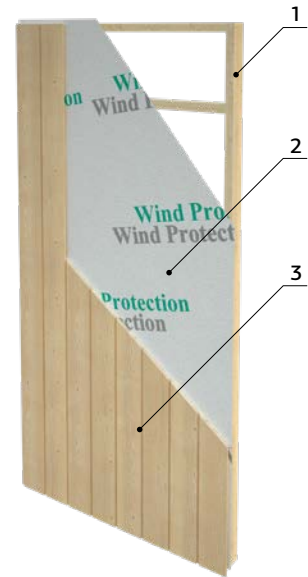

Ready-made wall elements are covered with wind-protection plastic inside, making these houses extremely weatherproof, especially rain and wind resistant. 70 mm frame construction is perfect for hiding cabling (wires, pipes, etc) as well as for the same thickness of insulation. All the garages have double thermo glazing and outwards-opening windows.

Total element thickness by Nordic garages is 88 mm. Here is a cross section of an element just to get better understanding of what these elements look like and consist of:

1. 34x70mm frame
2. Wind-protection plastic
3. 18mm fine sawn cladding