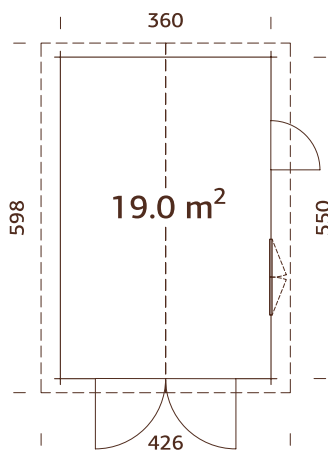

ARTICLE NUMBER: 108561

MODEL SPECIFICATIONS

Motor measures: 600x250x350 mm

Rail measures: 3000x50x100 mm

Weight: 10+5 kg

GARAGE

Engine Set

Roger 19,0 m ² with sectional door	108561
Roger 23,9 m ² with sectional door	108561
Roger 27,7 m ² with sectional door	108561
Roger 21,9+5,2 m ² with sectional door	108561
Roger 28,4 m ² with sectional door	108561
Sten 22,9 m ² with sectional door	108561
Andre 21,5 m ² with sectional door	108561
Andre 28,5 m ² with sectional door	108561
Andre 44,7 m ² with sectional door	108561

MODEL SPECIFICATIONS

Log measurements: 380x570 cm

Volume: 44,5 m³

Door/window type: Garden

Door/window glass:

Real glass, 4 mm

Window opening

measurements: 70x43 cm

Door opening

measurements: 73x183 cm

Wooden gate opening

measurements: 225x194 cm

Art. No. Wooden gate: 103555

Roof boards: 19 mm

Roof area: 24,5 m²

Roof gradient: 1,8°

Engine set for
garage sectional
door as an optional
extra

MODEL SPECIFICATIONS

Log measurements: 380x570 cm

Volume: 45,9 m³

Door/window type: Garden+

Door/window glass:

Double glass, 3-6-3 mm

**Window opening
measurements:** 119x89 cm