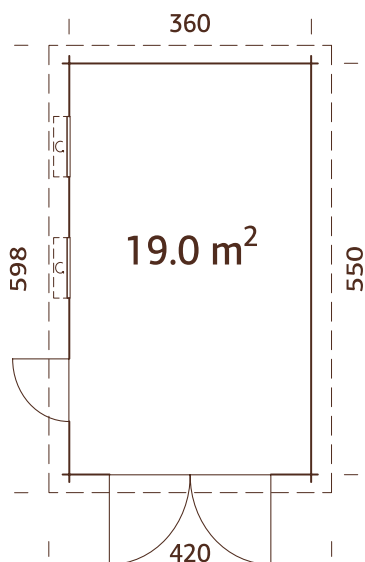

ARTICLE NUMBER: 108561

MODEL SPECIFICATIONS

Motor measures: 600x250x350 mm

Rail measures: 3000x50x100 mm

Weight: 10+5 kg

GARAGE

Engine Set

Roger 19,0 m ² with sectional door	108561
Roger 23,9 m ² with sectional door	108561
Roger 27,7 m ² with sectional door	108561
Roger 21,9+5,2 m ² with sectional door	108561
Roger 28,4 m ² with sectional door	108561
Sten 22,9 m ² with sectional door	108561
Andre 21,5 m ² with sectional door	108561
Andre 28,5 m ² with sectional door	108561
Andre 44,7 m ² with sectional door	108561

MODEL SPECIFICATIONS

Log measurements: 380x570 cm

Volume: 44,5 m³

Door/window type: Garden

Door/window glass:

Real glass, 4 mm

Window opening

measurements: 70x43 cm

Door opening

measurements: 73x183 cm

Wooden gate opening

measurements: 225x194 cm

Art. No. Wooden gate: 103555

Roof boards: 19 mm

Roof area: 24,5 m²

Roof gradient: 1,8°

**Door opening
measurements:** 73x175 cm

Wooden gate opening

measurements: 225x194 cm

Art. No. Wooden gate: 103555

Roof boards: 19 mm

Roof area: 25,4 m²

Roof gradient: 16,3°

Gross ground area: 19,8 m²