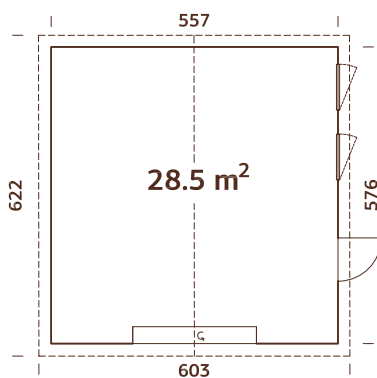

Engine set for garage sectional door as an optional extra

MODEL SPECIFICATIONS

Log measurements: 530x570 cm

Volume: 60,0 m³

Door/window type: Garden+

Door/window glass:

Double glass, 3-6-3 mm

Window opening measurements: 78x89 cm

Wall measurements: 357x697 cm

Volume: 55,0 m³

Door/window type: Summer

Door/window glass: Double glass, 3-9-3 mm

Window opening measurements: 69x38 cm

Door opening measurements:

73x186, 78x181, 221x188 cm

Door sill: hard wood

Door/window glass:

Double glass, 3-9-3 mm

Window opening

measurements: 69x38 cm

Door opening measurements:

78x191, 221x188 cm

Door sill: hard wood

Roof boards: 19 mm

MODEL SPECIFICATIONS

Wall measurements: 557x576 cm

Volume: 78,3 m³

Door/window type: Summer

Door/window glass:

Double glass, 3-9-3 mm

Window opening

measurements: 69x38 cm