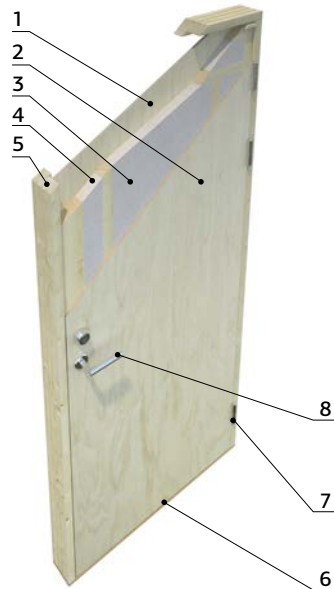

These models have 40 mm EPS (Expanded polystyrene) insulated doors, which makes them especially rain and wind resistant.

1. Plywood 10mm
2. Plywood 10mm
3. EPS 50 40mm insulation
4. Wooden skeleton 40x40mm
5. Wooden laminated frame 44x105mm
6. Hardwood 28x93mm threshold
7. Hinge 115x84x3mm (3x)
8. 565 lock and lock box