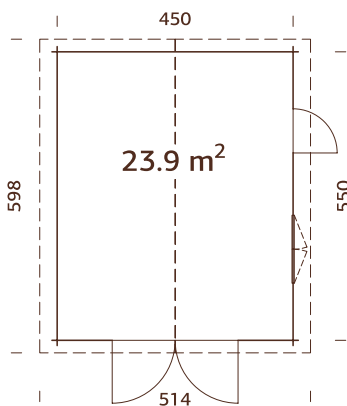

MODEL SPECIFICATIONS

Log measurements: 470x570 cm

Volume: 59,0 m³

Door/window type: Garden+

Door/window glass:

Double glass, 3-6-3 mm

Window opening

measurements: 119x89 cm

Door opening

measurements: 73x175 cm

Wooden gate opening

measurements: 225x194 cm

Art. No. Wooden gate: 103555

Roof boards: 19 mm

Roof area: 31,7 m²

Roof gradient: 15,7°

Gross ground area: 24,8 m²

OPTIONAL

Roofing felt (underlayer): 7 rolls, SBS roofing material: 7 rolls, shingles: 12 packs, roofing nails, rain gutters, extension, canopy roof, additional door and window, engine set for garage sectional door.

See Optional Products p. 242-257 for details.

Double glazed.

Strong purlins from laminated wood.

44 mm

A: 217 cm
B: 287 cm

-

TREATMENT OPTIONS

natural, untreated wood

brown dip

grey dip

clear white dip

Roger 23,9 m² kit without door

Roger 23,9 m² kit without door

101903

101904

101906

101905

Roger 23,9 m² with wooden gate

Roger 23,9 m² with wooden gate

102498

102499

102501

102500

Roger 23,9 m² with sectional door

Roger 23,9 m² with sectional door

102502

102503

102505

102504