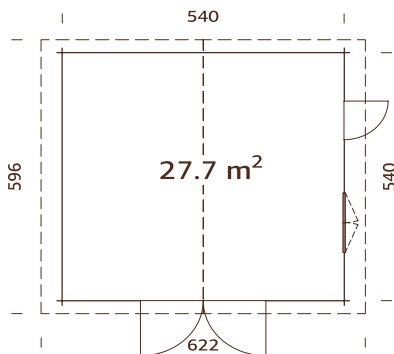

MODEL SPECIFICATIONS

Log measurements: 560x560 cm

Volume: 73,9 m³

Door/window type: Summer

Door/window glass:

Double glass, 3-9-3 mm

Window opening

measurements: 117x92 cm

Door opening

measurements: 73x183 cm

Wooden gate opening

measurements: 225x194 cm

Art. No. Wooden gate: 103587

Roof boards: 19 mm

Roof area: 37,8 m²

Roof gradient: 15,7°

Gross ground area: 29,2 m²

OPTIONAL

Roofing felt (underlayer): 8 rolls, SBS roofing material: 8 rolls, shingles: 14 packs, roofing nails, rain gutters, extension, canopy roof, additional door and window, engine set for garage sectional door.

See Optional Products p. 242-257 for details.

Double glazed.

Strong purlins from laminated wood.

TREATMENT OPTIONS

natural,
untreated wood

brown dip

grey dip

clear white dip

70 mm

A: 230 cm
B: 312 cm

–

Roger 27,7 m² kit without door

101911

101912

101914

101915

Roger 27,7 m² with wooden gate

102379

102380

102382

102381

Roger 27,7 m² with sectional door

102383

102384

102386

102385