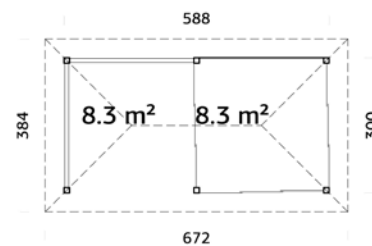

PALMAKO CONNECT BIANCA SET 204 16,6 m² SLIDE

ARTICLE NUMBER: 111465

NEW!

Sliding doors included.
Strong posts from laminated wood.
Wall components are interchangeable.

Can be built in reverse!

Slide

Single glass, toughened, 4 mm

Please read more about sliding doors on pages 340-341.

Sliding door frame colour: RAL7016

MODEL SPECIFICATIONS

See page 198.

OPTIONAL

Floor (outdoor/as terrace), floor (indoor), roofing felt (underlayer): 9 rolls, shingles: 14 packs, roofing nails, rain gutters. See Optional Products p. 324-345 for details.

TREATMENT OPTIONS

111466
brown dip

111468
grey dip

111467
clear white dip

28 mm

A: 210 cm
B: 319 cm

NB! Floor is an optional extra! 28 mm