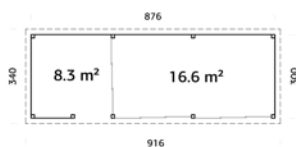

PALMAKO CONNECT LENNA SET 419 24,9 m² SLIDE

ARTICLE NUMBER: 111582

Sliding doors included.

Strong posts from laminated wood.

Wall components are interchangeable.

Open wall solution.

TREATMENT OPTIONS

111583
brown dip

28 mm

111585
grey dip

A: 210 cm
B: 245 cm

111584
clear white dip

NB! Floor is an optional extra! 28 mm