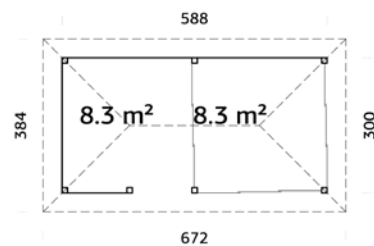

PALMAKO CONNECT BIANCA SET 208 16,6 m² SLIDE

ARTICLE NUMBER: 111481

NEW!

Sliding doors included.
Strong posts from laminated wood.
Wall components are interchangeable.
Open wall solution.

Slide

Single glass, toughened, 4 mm

MODEL SPECIFICATIONS

See page 198.

Please read more about sliding doors on pages 340-341.

Sliding door frame colour: RAL7016

OPTIONAL

Floor (outdoor/as terrace), floor (indoor), roofing felt (underlayer): 9 rolls, shingles: 14 packs, roofing nails, rain gutters. See Optional Products p. 324-345 for details.

TREATMENT OPTIONS

111482
brown dip

111484
grey dip

111483
clear white dip

28 mm

A: 210 cm
B: 319 cm

NB! Floor is an optional extra! 28 mm