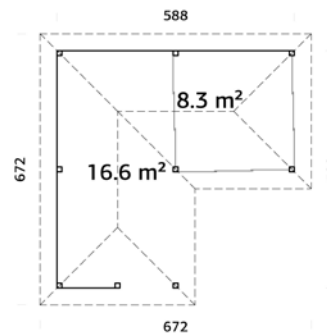

NEW!

Sliding doors included.

Strong posts from laminated wood.

Wall components are interchangeable.

Open wall solution.

TREATMENT OPTIONS

111490
brown dip

111492
grey dip

111491
clear white dip

28 mm

A: 210 cm
B: 319 cm

NB! Floor is an optional extra! 28 mm