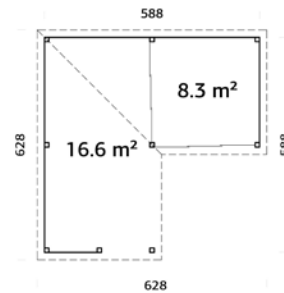

NEW!

Sliding doors included.
Strong posts from laminated wood.
Wall components are interchangeable.
Open wall solution.

Can be built in reverse!

TREATMENT OPTIONS

111547
brown dip

111549
grey dip

111548
clear white dip

28 mm

A: 210 cm
B: 245 cm

NB! Floor is an optional extra! 28 mm

Slide

Single glass, toughened, 4 mm

Please read more about sliding doors on pages 340-341.

Sliding door frame colour: RAL7016

MODEL SPECIFICATIONS

See page 221.

OPTIONAL

Floor (outdoor/as terrace), floor (indoor), roofing felt (underlayer): 9 rolls, SBS roofing material: 9 rolls, roofing nails, EPDM, rain gutters. See Optional Products p. 324-345 for details.