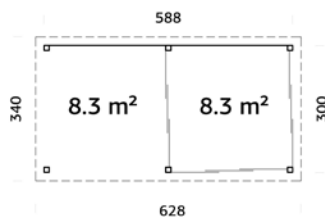

PALMAKO CONNECT LENNA SET 406 16,6 m² SLIDE

ARTICLE NUMBER: 111409

NEW!

Sliding doors included.
Strong posts from laminated wood.
Wall components are interchangeable.