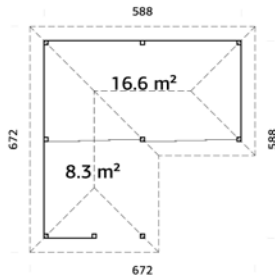

PALMAKO CONNECT BIANCA SET 222 24,9 m² SLIDE

ARTICLE NUMBER: 111530

NEW!

PALMAKO CONNECT
188-239

Sliding doors included.
Strong posts from laminated wood.
Wall components are interchangeable.
Open wall solution.

Can be built in reverse!

TREATMENT OPTIONS

111531
brown dip

111533
grey dip

111532
clear white dip

28 mm

A: 210 cm
B: 319 cm

NB! Floor is an optional extra! 28 mm

MODEL SPECIFICATIONS

See page 199.

Slide

Single glass, toughened, 4 mm

Please read more about sliding doors on pages 340-341.

Sliding door frame colour: RAL7016

OPTIONAL

Floor (outdoor/as terrace), floor (indoor), roofing felt (underlayer): 11 rolls, shingles: 18 packs, roofing nails, rain gutters. See Optional Products p. 324-345 for details.