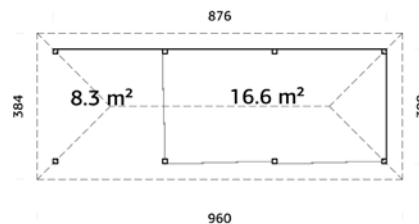

PALMAKO CONNECT BIANCA SET 217 24,9 m² SLIDE

ARTICLE NUMBER: 111518

NEW!

Sliding doors included.
Strong posts from laminated wood.
Wall components are interchangeable.

Slide
Single glass, toughened, 4 mm

MODEL SPECIFICATIONS

See page 199.

Please read more about sliding doors on pages 340-341.
Sliding door frame colour: RAL7016

OPTIONAL

Floor (outdoor/as terrace), floor (indoor), roofing felt (underlayer): 11 rolls, shingles: 18 packs, roofing nails, rain gutters. See Optional Products p. 324-345 for details.

TREATMENT OPTIONS

111519
brown dip

111521
grey dip

111520
clear white dip

28 mm

A: 210 cm
B: 319 cm

NB! Floor is an optional extra! 28 mm