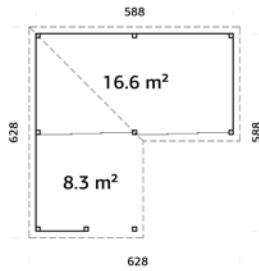

PALMAKO CONNECT LENNA SET 422 24,9 m² SLIDE

ARTICLE NUMBER: 111594

NEW!

PALMAKO CONNECT
188-239

Sliding doors included.
Strong posts from laminated wood.
Wall components are interchangeable.
Open wall solution.

Can be built in reverse!

TREATMENT OPTIONS

111595
brown dip

111597
grey dip

111596
clear white dip

28 mm

A: 210 cm
B: 245 cm

NB! Floor is an optional extra! 28 mm

MODEL SPECIFICATIONS

See page 221.

Slide

Single glass, toughened, 4 mm

Please read more about sliding doors on pages 340-341.

Sliding door frame colour: RAL7016

OPTIONAL

Floor (outdoor/as terrace), floor (indoor), roofing felt (underlayer): 9 rolls, SBS roofing material: 9 rolls, roofing nails, EPDM, rain gutters. See Optional Products p. 324-345 for details.