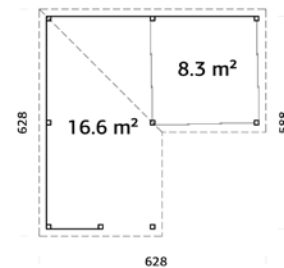

PALMAKO CONNECT LENNA SET 409 24,9 m² SLIDE

ARTICLE NUMBER: 111546

NEW!

Sliding doors included.
Strong posts from laminated wood.
Wall components are interchangeable.
Open wall solution.

Can be built in reverse!

TREATMENT OPTIONS

111547
brown dip

111549
grey dip

111548
clear white dip

28 mm

A: 210 cm
B: 245 cm

NB! Floor is an optional extra! 28 mm

Slide

Single glass, toughened, 4 mm

Please read more about sliding doors on pages 340-341.

Sliding door frame colour: RAL7016

MODEL SPECIFICATIONS

See page 221.

OPTIONAL

Floor (outdoor/as terrace), floor (indoor), roofing felt (underlayer): 9 rolls, SBS roofing material: 9 rolls, roofing nails, EPDM, rain gutters. See Optional Products p. 324-345 for details.

PALMAKO CONNECT LENNA SET 410 24,9 m² SLIDE

ARTICLE NUMBER: 111550

NEW!

Sliding doors included.
Strong posts from laminated wood.
Wall components are interchangeable.
Open wall solution.

Can be built in reverse!

TREATMENT OPTIONS

111551
brown dip

111553
grey dip

111552
clear white dip

28 mm

A: 210 cm
B: 245 cm

NB! Floor is an optional extra! 28 mm

Slide

Single glass, toughened, 4 mm

Please read more about sliding doors on pages 340-341.

Sliding door frame colour: RAL7016

MODEL SPECIFICATIONS

See page 221.

OPTIONAL

Floor (outdoor/as terrace), floor (indoor), roofing felt (underlayer): 9 rolls, SBS roofing material: 9 rolls, roofing nails, EPDM, rain gutters. See Optional Products p. 324-345 for details.