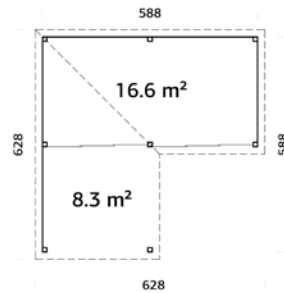

PALMAKO CONNECT LENNA SET 413 24,9 m² SLIDE

ARTICLE NUMBER: 111562

NEW!

Sliding doors included.
Strong posts from laminated wood.
Wall components are interchangeable.

Can be built in reverse!

Slide

Single glass, toughened, 4 mm

MODEL SPECIFICATIONS

See page 221.

Please read more about sliding doors on pages 340-341.

Sliding door frame colour: RAL7016

OPTIONAL

Floor (outdoor/as terrace), floor (indoor), roofing felt (underlayer): 9 rolls, SBS roofing material: 9 rolls, roofing nails, EPDM, rain gutters. See Optional Products p. 324-345 for details.

TREATMENT OPTIONS

111563
brown dip

111565
grey dip

111564
clear white dip

28 mm

A: 210 cm
B: 245 cm

NB! Floor is an optional extra! 28 mm