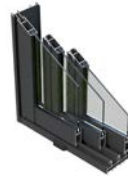

MODEL SPECIFICATIONS

See page 198.

OPTIONAL

Floor (outdoor/as terrace), floor (indoor), roofing felt (underlayer): 9 rolls, shingles: 14 packs, roofing nails, rain gutters. See Optional Products p. 324-345 for details.