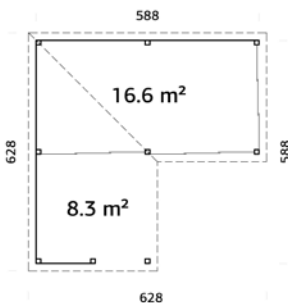

PALMAKO CONNECT LENNA SET 423 24,9 m² SLIDE

ARTICLE NUMBER: 111598

NEW!

Sliding doors included.
Strong posts from laminated wood.
Wall components are interchangeable.
Open wall solution.

Can be built in reverse!

TREATMENT OPTIONS

111599
brown dip

111601
grey dip

111600
clear white dip

28 mm

A: 210 cm
B: 245 cm

NB! Floor is an optional extra! 28 mm

MODEL SPECIFICATIONS

See page 221.

Slide

Single glass, toughened, 4 mm

Please read more about sliding doors on pages 340-341.

Sliding door frame colour: RAL7016

OPTIONAL

Floor (outdoor/as terrace), floor (indoor), roofing felt (underlayer): 9 rolls, SBS roofing material: 9 rolls, roofing nails, EPDM, rain gutters. See Optional Products p. 324-345 for details.