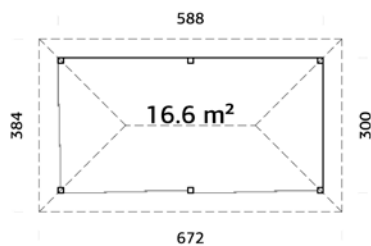

PALMAKO CONNECT BIANCA SET 202 16,6 m² SLIDE

ARTICLE NUMBER: 111457

NEW!

Sliding doors included.
Strong posts from laminated wood.
Wall components are interchangeable.

Can be built in reverse!

TREATMENT OPTIONS

111458
brown dip

111460
grey dip

111459
clear white dip

28 mm

A: 210 cm
B: 319 cm

NB! Floor is an optional extra! 28 mm

MODEL SPECIFICATIONS

See page 198.

Slide

Single glass, toughened, 4 mm

Please read more about sliding doors on pages 340-341.

Sliding door frame colour: RAL7016