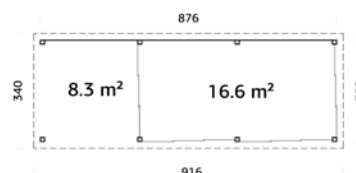

PALMAKO CONNECT LENNA SET 418 24,9 m² SLIDE

ARTICLE NUMBER: 111578

NEW!

Sliding doors included.
Strong posts from laminated wood.
Wall components are interchangeable.