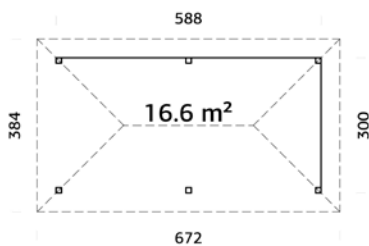

PALMAKO CONNECT BIANCA SET 109 16,6 m²

ARTICLE NUMBER: 111453

NEW!

Strong posts from laminated wood.

TREATMENT OPTIONS

111454
brown dip

111456
grey dip

111455
clear white dip

MODEL SPECIFICATIONS

See page 198.

28 mm

A: 210 cm
B: 319 cm

NB! Floor is an optional extra! 28 mm

OPTIONAL

Floor (outdoor/as terrace), floor (indoor), roofing felt (underlayer): 9 rolls, shingles: 14 packs, roofing nails, rain gutters. See Optional Products p. 324-345 for details.

Can be built in reverse!