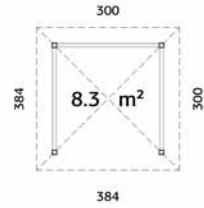

PALMAKO CONNECT BIANCA SET 101 8,3 m²

ARTICLE NUMBER: 110144

NEW!

Strong posts from laminated wood.

MODEL SPECIFICATIONS

See page 198.

OPTIONAL

Floor (outdoor/as terrace), floor (indoor), roofing felt (underlayer): 6 rolls, shingles: 9 packs, roofing nails, rain gutters. See Optional Products p. 324-345 for details.

TREATMENT OPTIONS

110146
brown dip

110147
grey dip

110145
clear white dip

120x120 mm

A: 210 cm
B: 319 cm

NB! Floor is an optional extra! 28 mm

PALMAKO CONNECT BIANCA SET 107 16,6 m²

ARTICLE NUMBER: 111449

NEW!

Strong posts from laminated wood.

MODEL SPECIFICATIONS

See page 198.

OPTIONAL

Floor (outdoor/as terrace), floor (indoor), roofing felt (underlayer): 9 rolls, shingles: 14 packs, roofing nails, rain gutters. See Optional Products p. 324-345 for details.

TREATMENT OPTIONS

111450
brown dip

111452
grey dip

111451
clear white dip

120x120 mm

A: 210 cm
B: 319 cm

NB! Floor is an optional extra! 28 mm

PALMAKO CONNECT BIANCA SET 108 16,6 m²

ARTICLE NUMBER: 110200

NEW!

Strong posts from laminated wood.
Wall components are interchangeable.

MODEL SPECIFICATIONS

See page 198.

OPTIONAL

Floor (outdoor/as terrace), floor (indoor), roofing felt (underlayer): 9 rolls, shingles: 14 packs, roofing nails, rain gutters. See Optional Products p. 324-345 for details.

TREATMENT OPTIONS

110202
brown dip

110203
grey dip

110201
clear white dip

28 mm

A: 210 cm
B: 319 cm

NB! Floor is an optional extra! 28 mm