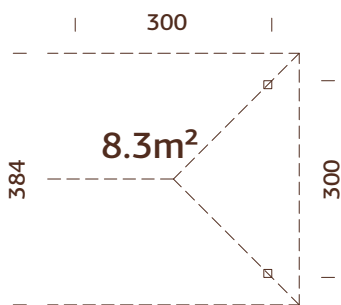

PALMAKO BIANCA EXTRA ROOF WITH TWO POSTS 8,3 m²

ARTICLE NUMBER: 109374

Strong posts from laminated wood.

TREATMENT OPTIONS

110159
brown dip

110160
grey dip

110158
clear white dip

120x120 mm

A: 210 cm
B: 319 cm

NB! Floor is an optional extra! 28 mm

MODEL SPECIFICATIONS

Measurements: 300x300 cm

Gross ground area: 8,6 m²

Roof boards: 19 mm

Roof area: 26,5 m²

Roof gradient: 30,0°

OPTIONAL

Floor (outdoor/as terrace), floor (indoor), roofing felt (underlayer): 3 rolls, shingles: 6 packs, roofing nails, rain gutters. See Optional Products p. 324-345 for details.

PALMAKO CONNECT
188-239