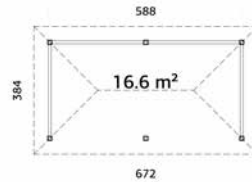

TREATMENT OPTIONS

111450
brown dip

111452
grey dip

111451
clear white dip

120x120 mm

A: 210 cm
B: 319 cm

NB! Floor is an optional extra! 28 mm