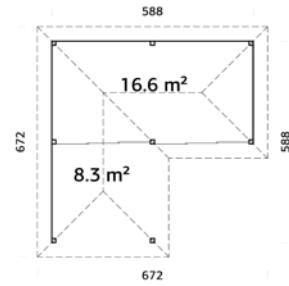

NEW!

Sliding doors included.
Strong posts from laminated wood.
Wall components are interchangeable.

TREATMENT OPTIONS

111502
brown dip

111504
grey dip

111503
clear white dip

28 mm

A: 210 cm
B: 319 cm

NB! Floor is an optional extra! 28 mm