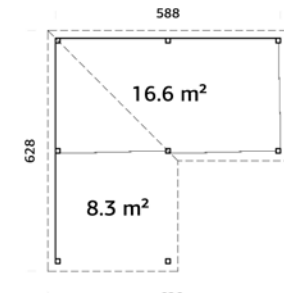

PALMAKO CONNECT LENNA SET 414 24,9 m² SLIDE

ARTICLE NUMBER: 111319

NEW!

Sliding doors included.
Strong posts from laminated wood.
Wall components are interchangeable.

Can be built in reverse!

Slide

Single glass, toughened, 4 mm

MODEL SPECIFICATIONS

See page 221.

Please read more about sliding doors on pages 340-341.

Sliding door frame colour: RAL7016

OPTIONAL

Floor (outdoor/as terrace), floor (indoor), roofing felt (underlayer): 9 rolls, SBS roofing material: 9 rolls, roofing nails, EPDM, rain gutters. See Optional Products p. 324-345 for details.

TREATMENT OPTIONS

111320
brown dip

111322
grey dip

111321
clear white dip

28 mm

A: 210 cm
B: 245 cm

NB! Floor is an optional extra! 28 mm