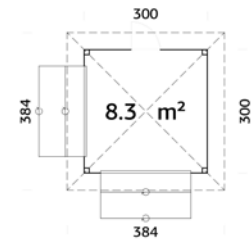

TREATMENT OPTIONS

111426 brown dip	111428 grey dip	111427 clear white dip
120x120 mm	A: 210 cm B: 319 cm	NB! Floor is an optional extra! 28 mm