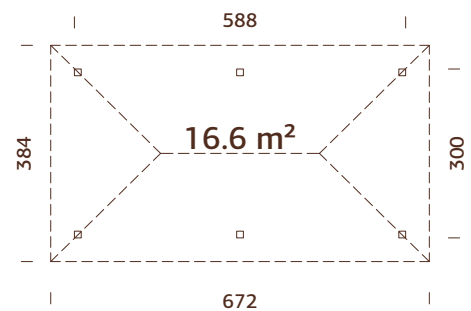

PALMAKO BIANCA 16,6 m²

ARTICLE NUMBER: 110184

Strong posts from laminated wood.

MODEL SPECIFICATIONS

Measurements: 588x300 cm

Volume: 43,9 m³

Gross ground area: 17,6 m²

Roof boards: 19 mm

Roof area: 31,5 m²

Roof gradient: 30,0°

OPTIONAL

Floor (outdoor/as terrace), floor (indoor), Bianca extra roof with two posts, full wall, Louvre wall, wall with hatch, half wall corner, fence, apex, sliding door Slide, sliding door Slide Plus, roofing felt (underlayer): 9 rolls, shingles: 14 packs, roofing nails, rain gutters. See Optional Products p. 324-345 for details.

TREATMENT OPTIONS

110186
brown dip

110187
grey dip

110185
clear white dip

120x120 mm

A: 210 cm
B: 319 cm

NB! Floor is an optional extra! 28 mm