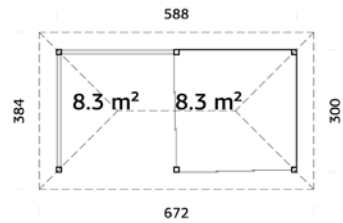

PALMAKO CONNECT BIANCA SET 203 16,6 m² SLIDE

ARTICLE NUMBER: 111461

NEW!

Sliding doors included.
Strong posts from laminated wood.
Wall components are interchangeable.

Can be built in reverse!

Slide

Single glass, toughened, 4 mm

Please read more about sliding doors on pages 340-341.

Sliding door frame colour: RAL7016

MODEL SPECIFICATIONS

See page 198.

OPTIONAL

Floor (outdoor/as terrace), floor (indoor), roofing felt (underlayer): 9 rolls, shingles: 14 packs, roofing nails, rain gutters. See Optional Products p. 324-345 for details.

TREATMENT OPTIONS

111462
brown dip

111464
grey dip

111463
clear white dip

28 mm

A: 210 cm
B: 319 cm

NB! Floor is an optional extra! 28 mm