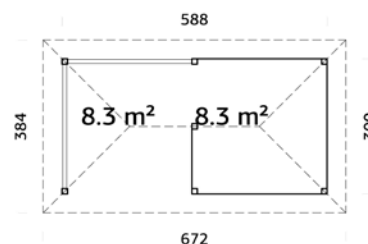

PALMAKO CONNECT BIANCA SET 110 16,6 m²

ARTICLE NUMBER: 110196

NEW!

Strong posts from laminated wood.
Wall components are interchangeable.
Open wall solution.

MODEL SPECIFICATIONS

See page 198.

Can be built in reverse!

OPTIONAL

Floor (outdoor/as terrace), floor (indoor), roofing felt (underlayer): 9 rolls, shingles: 14 packs, roofing nails, rain gutters. See Optional Products p. 324-345 for details.

TREATMENT OPTIONS

110198
brown dip

110199
grey dip

110197
clear white dip

28 mm

A: 210 cm
B: 319 cm

NB! Floor is an optional extra! 28 mm