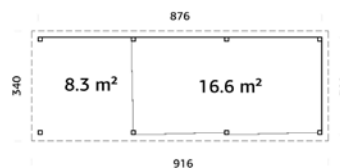

PALMAKO CONNECT LENNA SET 417 24,9 m² SLIDE

ARTICLE NUMBER: 111574

NEW!

Sliding doors included.
Strong posts from laminated wood.
Wall components are interchangeable.

Can be built in reverse!

Slide

Single glass, toughened, 4 mm

Please read more about sliding doors on pages 340-341.

Sliding door frame colour: RAL7016

MODEL SPECIFICATIONS

See page 221.

OPTIONAL

Floor (outdoor/as terrace), floor (indoor), roofing felt (underlayer): 9 rolls, SBS roofing material: 9 rolls, roofing nails, EPDM, rain gutters. See Optional Products p. 324-345 for details.

TREATMENT OPTIONS

111575
brown dip

111577
grey dip

111576
clear white dip

28 mm

A: 210 cm
B: 245 cm

NB! Floor is an optional extra! 28 mm