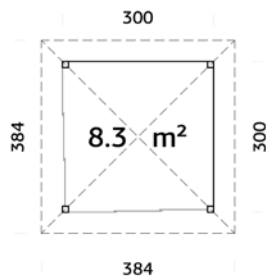

PALMAKO CONNECT BIANCA SET 201 8,3 m² SLIDE

ARTICLE NUMBER: 111437

NEW!

PALMAKO CONNECT

188-239

Sliding doors included.
Strong posts from laminated wood.
Wall components are interchangeable.

TREATMENT OPTIONS

111438
brown dip

111440
grey dip

111439
clear white dip

28 mm

A: 210 cm
B: 319 cm

NB! Floor is an optional extra! 28 mm

MODEL SPECIFICATIONS

See page 198.

Slide

Single glass, toughened, 4 mm

Please read more about sliding doors on pages 340-341.

Sliding door frame colour: RAL7016