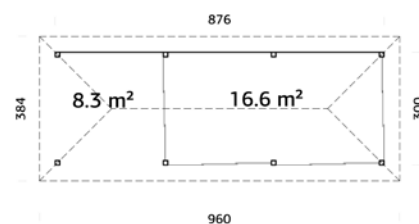

PALMAKO CONNECT BIANCA SET 218 24,9 m² SLIDE

ARTICLE NUMBER: 111522

NEW!

Sliding doors included.
Strong posts from laminated wood.
Wall components are interchangeable.

Slide
Single glass, toughened, 4 mm

MODEL SPECIFICATIONS

See page 199.

Please read more about sliding doors on pages 340-341.
Sliding door frame colour: RAL7016

OPTIONAL

Floor (outdoor/as terrace), floor (indoor), roofing felt (underlayer): 11 rolls, shingles: 18 packs, roofing nails, rain gutters. See Optional Products p. 324-345 for details.

TREATMENT OPTIONS

111523
brown dip

111525
grey dip

111524
clear white dip

28 mm

A: 210 cm
B: 319 cm

NB! Floor is an optional extra! 28 mm