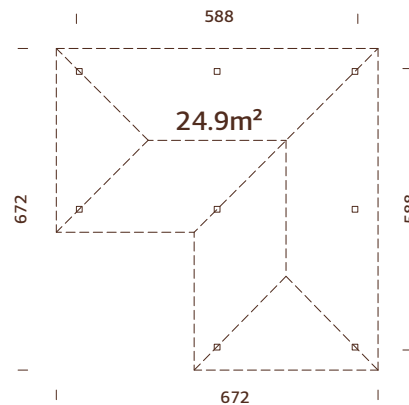

### MODEL SPECIFICATIONS

Measurements, width x height: 276x80 cm

Depth: 9 cm

### MODEL SPECIFICATIONS

Measurements, width x height: 278x94 cm

Depth: 6 cm

28 mm

## MODEL SPECIFICATIONS

**Measurements:** 588x300 cm

**Volume:** 43,9 m<sup>3</sup>

**Gross ground area:** 17,6 m<sup>2</sup>

**Roof boards:** 19 mm

**Roof area:** 31,5 m<sup>2</sup>

**Roof gradient:** 30,0°

ARTICLE NUMBER: 109381

Strong posts from laminated wood.

**TREATMENT OPTIONS****110156**  
brown dip**110157**  
grey dip**110155**  
clear white dip**120x120 mm****A: 210 cm**  
**B: 319 cm****NB! Floor is an optional extra! 28 mm****MODEL SPECIFICATIONS****Measurements:** 588x588 cm**Volume:** 66,0 m<sup>3</sup>**Gross ground area:** 26,3 m<sup>2</sup>**Roof boards:** 19 mm**Roof area:** 48,0 m<sup>2</sup>**Roof gradient:** 30,0°**OPTIONAL**