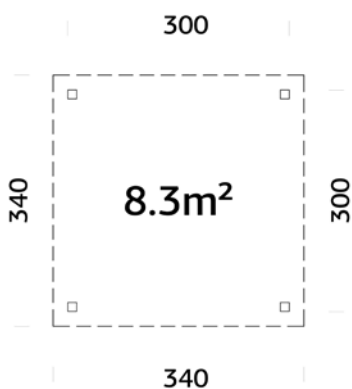

PALMAKO LENNA EXTRA ROOF WITH TWO POSTS 8,3 m²

ARTICLE NUMBER: 110797

Strong posts from laminated wood.

TREATMENT OPTIONS

110798
brown dip

110800
grey dip

110799
clear white dip

120x120 mm

A: 210 cm
B: 245 cm

NB! Floor is an optional extra! 28 mm

MODEL SPECIFICATIONS

Measurements: 300x300 cm

Gross ground area: 8,6 m²

Roof boards: 19 mm

Roof area: 10,9 m²

Roof gradient: 3,0°

OPTIONAL

Floor (outdoor/as terrace), floor (indoor), roofing felt (underlayer): 2 rolls, SBS roofing material: 2 rolls, roofing nails, EPDM, rain gutters. See Optional Products p. 324-345 for details.

NEW!