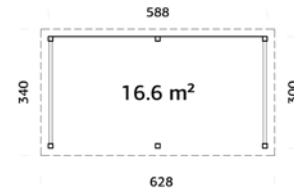

PALMAKO CONNECT LENNA SET 308 16,6 m²

ARTICLE NUMBER: 111340

NEW!

Strong posts from laminated wood.
Wall components are interchangeable.

TREATMENT OPTIONS

111341 brown dip   **111343** grey dip   **111342** clear white dip

28 mm

A: 210 cm
B: 245 cm

NB! Floor is an optional extra! 28 mm

MODEL SPECIFICATIONS

See page 220.

OPTIONAL

Floor (outdoor/as terrace), floor (indoor), roofing felt (underlayer): 4 rolls, SBS roofing material: 4 rolls, roofing nails, EPDM, rain gutters. See Optional Products p. 324-345 for details.