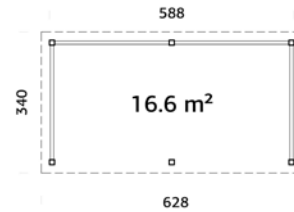

PALMAKO CONNECT LENNA SET 307 16,6 m²

ARTICLE NUMBER: 111336

NEW!

Strong posts from laminated wood.

TREATMENT OPTIONS

111337 brown dip   **111339** grey dip   **111338** clear white dip

120x120 mm

A: 210 cm
B: 245 cm

NB! Floor is an optional extra! 28 mm

MODEL SPECIFICATIONS

See page 220.

OPTIONAL

Floor (outdoor/as terrace), floor (indoor), roofing felt (underlayer): 4 rolls, SBS roofing material: 4 rolls, roofing nails, EPDM, rain gutters. See Optional Products p. 324-345 for details.