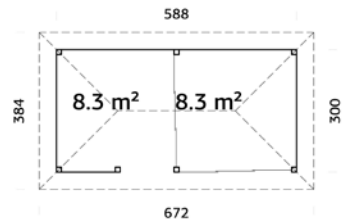

PALMAKO CONNECT BIANCA SET 207 16,6 m² SLIDE

ARTICLE NUMBER: 111477

NEW!

Sliding doors included.
Strong posts from laminated wood.
Wall components are interchangeable.
Open wall solution.

Slide

Single glass, toughened, 4 mm

MODEL SPECIFICATIONS

See page 198.

Please read more about sliding doors on pages 340-341.

Sliding door frame colour: RAL7016

OPTIONAL

Floor (outdoor/as terrace), floor (indoor), roofing felt (underlayer): 9 rolls, shingles: 14 packs, roofing nails, rain gutters. See Optional Products p. 324-345 for details.

TREATMENT OPTIONS

111478
brown dip

111480
grey dip

111479
clear white dip

28 mm

A: 210 cm
B: 319 cm

NB! Floor is an optional extra! 28 mm