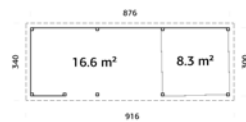

PALMAKO CONNECT LENNA SET 416 24,9 m² SLIDE

ARTICLE NUMBER: 111570

Sliding doors included.

Strong posts from laminated wood.

Wall components are interchangeable.

Open wall solution.

TREATMENT OPTIONS

111571
brown dip

28 mm

111573
grey dip

A: 210 cm
B: 245 cm

111572
clear white dip

NB! Floor is an optional extra! 28 mm