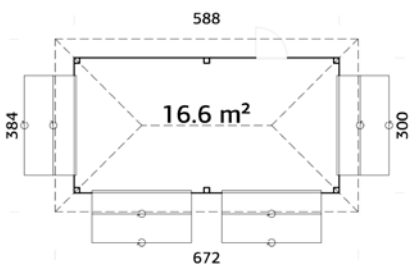

PALMAKO CONNECT BIANCA KIOSK SET 112 16,6 m²

ARTICLE NUMBER: 111445

NEW!

Strong posts from laminated wood.
Wall components are interchangeable.

TREATMENT OPTIONS

111446
brown dip

111448
grey dip

111447
clear white dip

28 mm

A: 210 cm
B: 319 cm

NB! Floor is an optional extra! 28 mm

MODEL SPECIFICATIONS

See page 198.

OPTIONAL

Floor (outdoor/as terrace), floor (indoor), roofing felt (underlayer): 9 rolls, shingles: 14 packs, roofing nails, rain gutters. See Optional Products p. 324-345 for details.