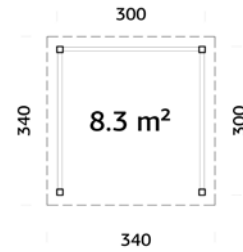

PALMAKO CONNECT LENNA SET 301 8,3 m²

ARTICLE NUMBER: 111286

NEW!

Strong posts from laminated wood.

TREATMENT OPTIONS

111287 brown dip   **111289** grey dip   **111288** clear white dip

120x120 mm

A: 210 cm
B: 245 cm

NB! Floor is an optional extra! 28 mm

MODEL SPECIFICATIONS

See page 220.

OPTIONAL

Floor (outdoor/as terrace), floor (indoor), roofing felt (underlayer): 2 rolls, SBS roofing material: 2 rolls, roofing nails, EPDM, rain gutters. See Optional Products p. 324-345 for details.