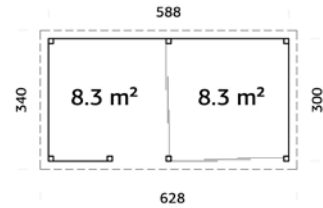

PALMAKO CONNECT LENNA SET 407 16,6 m² SLIDE

ARTICLE NUMBER: 111413

NEW!

Can be built in reverse!

Sliding doors included.
Strong posts from laminated wood.
Wall components are interchangeable.
Open wall solution.

TREATMENT OPTIONS

111414
brown dip

111416
grey dip

111415
clear white dip

28 mm

A: 210 cm
B: 245 cm

NB! Floor is an optional extra! 28 mm

Slide

Single glass, toughened, 4 mm

Please read more about sliding doors on pages 340-341.

Sliding door frame colour: RAL7016

MODEL SPECIFICATIONS

See page 220.

OPTIONAL

Floor (outdoor/as terrace), floor (indoor), roofing felt (underlayer): 4 rolls, SBS roofing material: 4 rolls, roofing nails, EPDM, rain gutters. See Optional Products p. 324-345 for details.