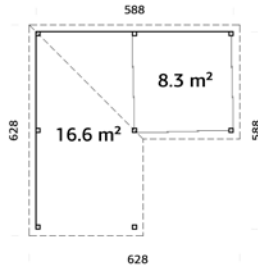

PALMAKO CONNECT LENNA SET 411 24,9 m² SLIDE

ARTICLE NUMBER: 111554

NEW!

Sliding doors included.
Strong posts from laminated wood.
Wall components are interchangeable.

Can be built in reverse!

TREATMENT OPTIONS

111555
brown dip

111557
grey dip

111556
clear white dip

28 mm

A: 210 cm
B: 245 cm

NB! Floor is an optional extra! 28 mm

MODEL SPECIFICATIONS

See page 221.

Slide

Single glass, toughened, 4 mm

Please read more about sliding doors on pages 340-341.

Sliding door frame colour: RAL7016

OPTIONAL

Floor (outdoor/as terrace), floor (indoor), roofing felt (underlayer): 9 rolls, SBS roofing material: 9 rolls, roofing nails, EPDM, rain gutters. See Optional Products p. 324-345 for details.