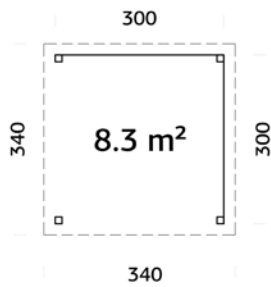

PALMAKO CONNECT LENNA SET 302 8,3 m²

ARTICLE NUMBER: 111290

NEW!

Strong posts from laminated wood.

TREATMENT OPTIONS

111291
brown dip

111293
grey dip

111292
clear white dip

MODEL SPECIFICATIONS

See page 220.

28 mm

A: 210 cm
B: 245 cm

NB! Floor is an optional extra! 28 mm

OPTIONAL

Floor (outdoor/as terrace), floor (indoor), roofing felt (underlayer): 2 rolls, SBS roofing material: 2 rolls, roofing nails, EPDM, rain gutters. See Optional Products p. 324-345 for details.