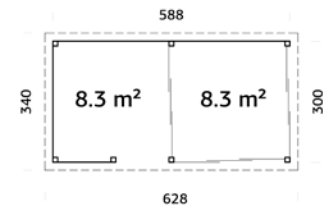

PALMAKO CONNECT LENNA SET 408 16,6 m² SLIDE

ARTICLE NUMBER: 111417

NEW!

Sliding doors included.
Strong posts from laminated wood.
Wall components are interchangeable.
Open wall solution.

TREATMENT OPTIONS

111418
brown dip

111420
grey dip

111419
clear white dip

28 mm

A: 210 cm
B: 245 cm

NB! Floor is an optional extra! 28 mm

Slide

Single glass, toughened, 4 mm

Please read more about sliding doors on pages 340-341.

Sliding door frame colour: RAL7016

MODEL SPECIFICATIONS

See page 220.

OPTIONAL

Floor (outdoor/as terrace), floor (indoor), roofing felt (underlayer): 4 rolls, SBS roofing material: 4 rolls, roofing nails, EPDM, rain gutters. See Optional Products p. 324-345 for details.