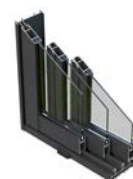

OPTIONAL

Floor (outdoor/as terrace), floor (indoor), roofing felt (underlayer): 14 rolls, shingles: 25 packs, roofing nails. See

Optional Products p. 324-345 for details.