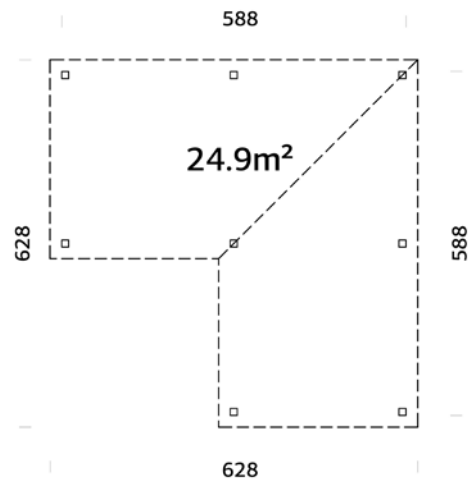

ARTICLE NUMBER: 110540

under  
2,5m

NEW!

Strong posts from laminated wood.

**TREATMENT OPTIONS****110542**  
brown dip**110543**  
grey dip**110541**  
clear white dip

120x120 mm

**A: 210 cm**  
**B: 245 cm****NB! Floor is an optional extra! 28 mm****MODEL SPECIFICATIONS****Measurements:** 588x588 cm**Volume:** 57,9 m<sup>3</sup>**Gross ground area:** 26,3 m<sup>2</sup>**Roof boards:** 19 mm**Roof area:** 31,5 m<sup>2</sup>**Roof gradient:** 3,0°**OPTIONAL**