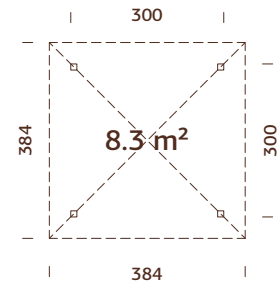

PALMAKO BIANCA 8,3 m²

ARTICLE NUMBER: 109392

Strong posts from laminated wood.

MODEL SPECIFICATIONS

Measurements: 300x300 cm

Volume: 22,5 m³

Gross ground area: 9,0 m²

Roof boards: 19 mm

Roof area: 18,4 m²

Roof gradient: 30,0°

OPTIONAL

Floor (outdoor/as terrace), floor (indoor), Bianca extra roof with two posts, full wall, Louvre wall, wall with hatch, half wall corner, fence, apex, sliding door Slide, sliding door Slide Plus, roofing felt (underlayer): 6 rolls, shingles: 9 packs, roofing nails, rain gutters.

See Optional Products p. 324-345 for details.

TREATMENT OPTIONS

110153
brown dip

110154
grey dip

110152
clear white dip

120x120 mm

A: 210 cm
B: 319 cm

NB! Floor is an optional extra! 28 mm