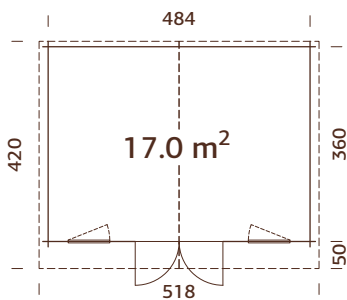

PALMAKO CABIN KLARA 17,0 m²

ARTICLE NUMBER: 102130

under
2,5m

TREATMENT OPTIONS

102131
brown dip

102133
grey dip

102132
clear white dip

28 mm

A: 182 cm
B: 245 cm

NB! Floor is an optional extra! 19 mm

MODEL SPECIFICATIONS

Log measurements:

504x380 cm

Volume: 36,3 m³

Door/window type: Garden

Door/window glass:

Real glass, 4 mm

Window opening

measurements: 66x89 cm

Door opening

measurements: 139x175 cm

Door sill: low, covered with

stainless steel

Roof boards: 16 mm

Roof area: 22,4 m²

Roof gradient: 14,6°

Gross ground area: 17,4 m²

OPTIONAL

Floor, roofing felt (underlayer): 4 rolls, SBS roofing material: 4 rolls, shingles: 10 packs, roofing nails, rain gutters, canopy roof, additional door and window. See Optional Products p. 324-345 for details.