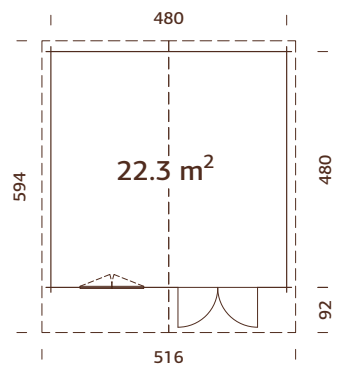

PALMAKO CABIN BRITTA 22,3 m²

ARTICLE NUMBER: 102266

Strong purlins from laminated wood.

TREATMENT OPTIONS

102267
brown dip

102269
grey dip

102268
clear white dip

40 mm

A: 205 cm
B: 270 cm

NB! Floor is an optional extra! 19 mm

MODEL SPECIFICATIONS

Log measurements:

500x500 cm

Volume: 52,7 m³

Door/window type: Garden

Door/window glass:

Real glass, 4 mm

Window opening

measurements: 119x89 cm

Door opening

measurements: 151x186 cm

Door sill: low, covered with

stainless steel

Roof boards: 19 mm

Roof area: 29,2 m²

Roof gradient: 14,7°

Gross ground area: 23,0 m²

OPTIONAL

Floor, roofing felt (underlayer): 7 rolls, SBS roofing material: 7 rolls, shingles: 12 packs, roofing nails, rain gutters, extension, canopy roof, additional door and window.

See Optional Products p. 324-345 for details.