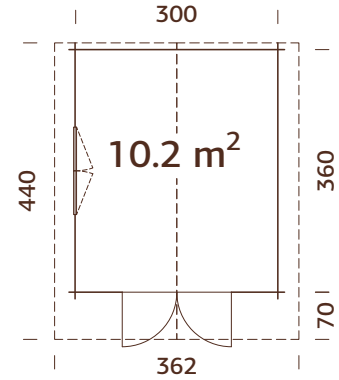

PALMAKO CABIN SALLY 10,2 m²

ARTICLE NUMBER: 102270

Double glazed.

MODEL SPECIFICATIONS

Log measurements:

320x380 cm

Volume: 23,5 m³

Door/window type: Summer

Door/window glass:

Double glass, 3-9-3 mm

Window opening

measurements: 117x87 cm

Door opening

measurements: 151x186 cm

Door sill: low, covered with stainless steel

Roof boards: 19 mm

Roof area: 16,7 m²

Roof gradient: 19,2°

Gross ground area: 10,8 m²

OPTIONAL

Roofing felt (underlayer): 3 rolls, SBS roofing material: 3 rolls, shingles: 7 packs, roofing nails, rain gutters, extension, canopy roof, additional door and window.

See Optional Products p. 324-345 for details.

TREATMENT OPTIONS

102271
brown dip

44 mm

102273
grey dip

A: 205 cm
B: 263 cm

102272
clear white dip

Included
19 mm