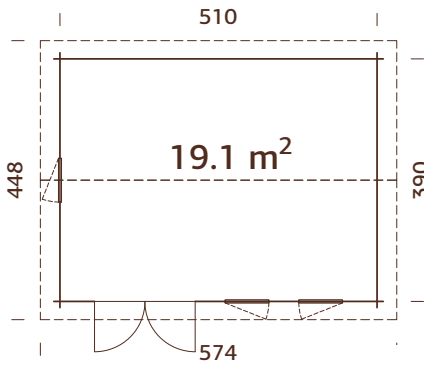

PALMAKO CABIN IRIS 19,1 m²

ARTICLE NUMBER: 102214

Double glazed.

Strong purlins from laminated wood.

Includes door and window bars.

TREATMENT OPTIONS

102215
brown dip

102217
grey dip

102216
clear white dip

44 mm

A: 211 cm
B: 262 cm

Included
19 mm

MODEL SPECIFICATIONS

Log measurements:

530x410 cm

Volume: 45,2 m³

Door/window type: Garden+

Window glass:

Double glass, 3-6-3 mm

Door glass:

Double toughened glass, 4-6-4 mm

Window opening

measurements: 60x111 cm

Door opening

measurements: 151x175 cm

Door sill:

low, covered with stainless steel

Roof boards: 19 mm

Roof area: 26,2 m²

Roof gradient: 15,1°

Gross ground area: 19,9 m²

OPTIONAL

Roofing felt (underlayer): 6 rolls, SBS roofing material: 6 rolls, shingles: 11 packs, roofing nails, rain gutters, extension, canopy roof, additional door and window.

See Optional Products p. 324-345 for details.