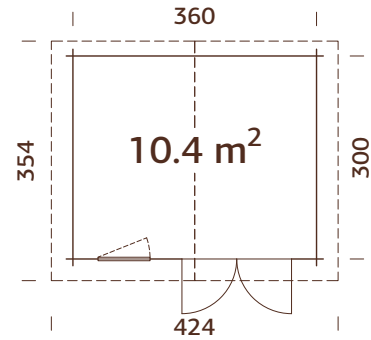

PALMAKO CABIN KLARA 10,4 m²

ARTICLE NUMBER: 101990

under
2,5m

TREATMENT OPTIONS

101991
brown dip

101993
grey dip

101992
clear white dip

28 mm

A: 194 cm
B: 247 cm

NB! Floor is an optional extra! 19 mm

MODEL SPECIFICATIONS

Log measurements:

380x320 cm

Volume: 22,9 m³

Door/window type: Garden

Door/window glass:

Real glass, 4 mm

Window opening

measurements: 66x89 cm

Door opening

measurements: 139x175 cm

Door sill: low,

covered with stainless steel

Roof boards: 16 mm

Roof area: 15,4 m²

Roof gradient: 16,1°

Gross ground area: 10,8 m²

OPTIONAL

Floor, roofing felt (underlayer): 3 rolls, SBS roofing material: 3 rolls, shingles: 6 packs, roofing nails, rain gutters, extension, canopy roof, additional door and window. See Optional Products p. 324-345 for details.

PALMAKO GABLE
ROOF CABINS
42-73