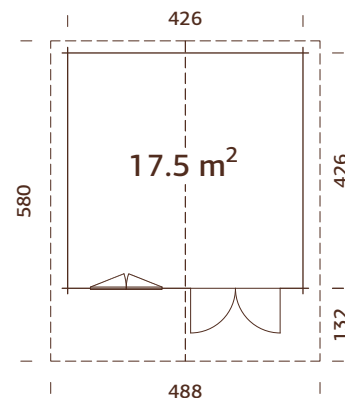

PALMAKO CABIN BRITTA 17,5 m²

ARTICLE NUMBER: 102252

MODEL SPECIFICATIONS

Log measurements:

446x446 cm

Volume: 41,4 m³

Door/window type: Garden

Door/window glass:

Real glass, 4 mm

Window opening

measurements: 119x89 cm

Door opening

measurements: 151x186 cm

Door sill: low, covered with stainless steel

Roof boards: 19 mm

Roof area: 29,3 m²

Roof gradient: 16,5°

Gross ground area: 18,1 m²

TREATMENT OPTIONS

102253
brown dip

40 mm

102255
grey dip

A: 205 cm
B: 270 cm

102254
clear white dip

NB! Floor is an optional extra! 19 mm

OPTIONAL

Floor, roofing felt (underlayer): 7 rolls, SBS roofing material: 7 rolls, shingles: 11 packs, roofing nails, rain gutters, extension, canopy roof, additional door and window.

See Optional Products p. 324-345 for details.