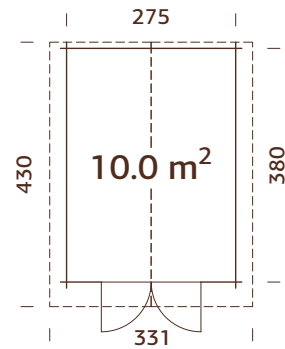

PALMAKO CABIN LOTTA 10,0 m²

ARTICLE NUMBER: 101646

under
2,5m

TREATMENT OPTIONS

101647
brown dip

101649
grey dip

101648
clear white dip

34 mm

A: 194 cm
B: 247 cm

NB! Floor is an optional extra! 19 mm

MODEL SPECIFICATIONS

Log measurements:

295x400 cm

Volume: 22,0 m³

Door/window type:

Garden

Door/window glass:

Real glass, 4 mm

Door opening

measurements: 151x175 cm

Door sill: wooden

Roof boards: 16 mm

Roof area: 15,1 m²

Roof gradient: 20,7°

Gross ground area: 10,5 m²

OPTIONAL

Floor, roofing felt (underlayer): 3 rolls, SBS roofing material: 3 rolls, shingles: 6 packs, roofing nails, rain gutters, extension, canopy roof, additional door. See Optional Products p. 324-345 for details.