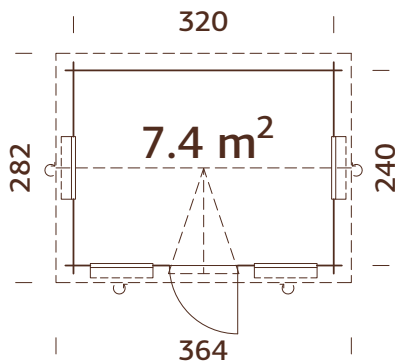

PALMAKO CABIN CLAUDIA 7,4 m²

ARTICLE NUMBER: 101753

under
2,5m

TREATMENT OPTIONS

101754
brown dip

101756
grey dip

101755
clear white dip

28 mm

A: 205 cm
B: 249 cm

Included
19 mm

MODEL SPECIFICATIONS

Log measurements:

340x260 cm

Volume: 16,6 m³

Door/window type: Garden

Window glass:

Real glass, 4 mm

Door glass:

Toughened glass, 4 mm

Window opening

measurements: 66x111 cm

Door opening

measurements: 73x181 cm

Door sill:

low, covered with stainless steel

Roof boards: 19 mm

Roof area: 11,4 m²

Roof gradient: 18,5°

Gross ground area: 7,7 m²

OPTIONAL

Roofing felt (underlayer): 2 rolls, SBS roofing material: 2 rolls, shingles: 6 packs, roofing nails, rain gutters, extension, canopy roof, additional door and window. See Optional Products p. 324-345 for details.