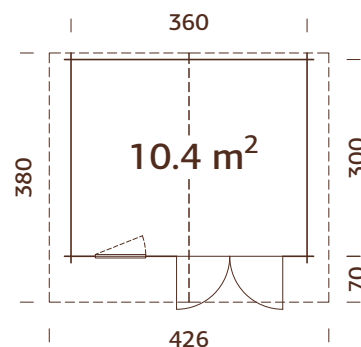

PALMAKO CABIN EMMA 10,4 m²

ARTICLE NUMBER: 102033

MODEL SPECIFICATIONS

Log measurements:

380x320 cm

Volume: 23,9 m³

Door/window type: Garden

Door/window glass:

Real glass, 4 mm

Window opening

measurements: 66x89 cm

Door opening

measurements: 151x175 cm

Door sill: low, covered with stainless steel

Roof boards: 19 mm

Roof area: 16,8 m²

Roof gradient: 16,2°

Gross ground area: 10,8 m²

OPTIONAL

Roofing felt (underlayer): 3 rolls, SBS roofing material: 3 rolls, shingles: 7 packs, roofing nails, rain gutters, extension, canopy roof, additional door and window.

See Optional Products p. 324-345 for details.

TREATMENT OPTIONS

102034
brown dip

34 mm

102036
grey dip

A: 205 cm
B: 257 cm

102035
clear white dip

Included
19 mm