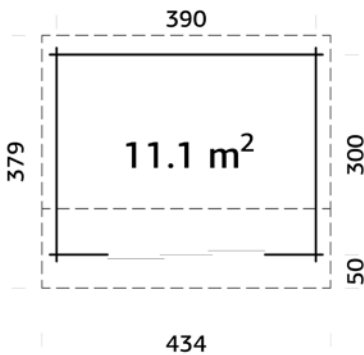

### MODEL SPECIFICATIONS

**Log measurements:** 410x320 cm

**Volume:** 25,5 m<sup>3</sup>

**Sliding door opening measurements (three sheets):** 176x187 cm (Slide), 172x185 cm (Slide Plus)

**Roof boards:** 19 mm