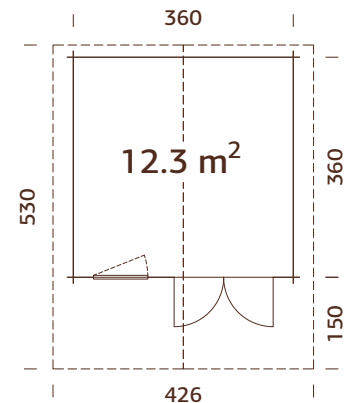

PALMAKO CABIN SALLY 12,3 m²

ARTICLE NUMBER: 102083

Double glazed.

MODEL SPECIFICATIONS

Log measurements:

380x380 cm

Volume: 28,5 m³

Door/window type: Summer

Door/window glass:

Double glass, 3-9-3 mm

Window opening

measurements: 76x87 cm

Door opening

measurements: 151x186 cm

Door sill: low, covered with stainless steel

Roof boards: 19 mm

Roof area: 23,3 m²

Roof gradient: 16,1°

Gross ground area: 13,0 m²

OPTIONAL

Roofing felt (underlayer): 6 rolls, SBS roofing material: 6 rolls, shingles: 9 packs, roofing nails, rain gutters, extension, canopy roof, additional door and window.

See Optional Products p. 324-345 for details.

TREATMENT OPTIONS

102084
brown dip

44 mm

102086
grey dip

A: 205 cm
B: 256 cm

102085
clear white dip

Included
19 mm