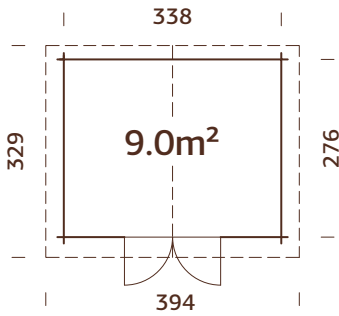

PALMAKO CABIN VALENTINE 9,0 m²

ARTICLE NUMBER: 109458

under
2,5m

TREATMENT

109458

brown pressure-treated

28 mm

A: 194 cm
B: 235 cm

NB! Floor is an optional extra! 19 mm

MODEL SPECIFICATIONS

Log measurements:

358x296 cm

Volume: 18.1 m³

Door/window type: Garden

Door/window glass:

Real glass, 4 mm

Door opening

measurements: 139x175 cm

Door sill: low, covered with stainless steel

Roof boards: 16 mm

Roof area: 12,5 m²

Roof gradient: 13,3°

Gross ground area: 9,3 m²

OPTIONAL

Floor, roofing felt (underlayer): 3 rolls, SBS roofing material: 3 rolls, shingles 6 packs, roofing nails, rain gutters, extension, canopy roof, additional door and window. See Optional Products p. 324-345 for details.

PALMAKO GABLE
ROOF CABINS

42-73