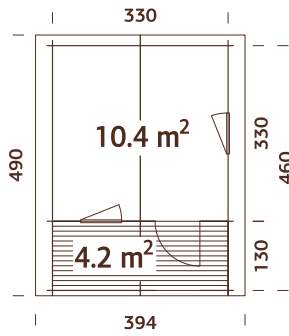

PALMAKO CABIN EMMA 10,4+4,2 m²

ARTICLE NUMBER: 101885

Terrace boards are treated.
NBI Shutters and terrace included!

TREATMENT OPTIONS

101886
brown dip

101888
grey dip

101887
clear white dip

34 mm

A: 205 cm
B: 257 cm

Included
19 mm

MODEL SPECIFICATIONS

Log measurements:

350x350(480) cm

Volume: 24,1 m³

Terrace: 330x130 cm

Door/window type: Garden

Door/window glass:

Real glass, 4 mm

Window opening

measurements: 66x89 cm

Door opening

measurements: 73x175 cm

Door sill: low, covered with

stainless steel

Roof boards: 19 mm

Roof area: 20,0 m²

Roof gradient: 17,6°

Gross ground area

(terrace included): 15,2 m²

OPTIONAL

Roofing felt (underlayer): 5 rolls, SBS roofing material: 5 rolls, shingles: 8 packs, roofing nails, rain gutters, extension, canopy roof, additional door and window. See Optional Products p. 324-345 for details.