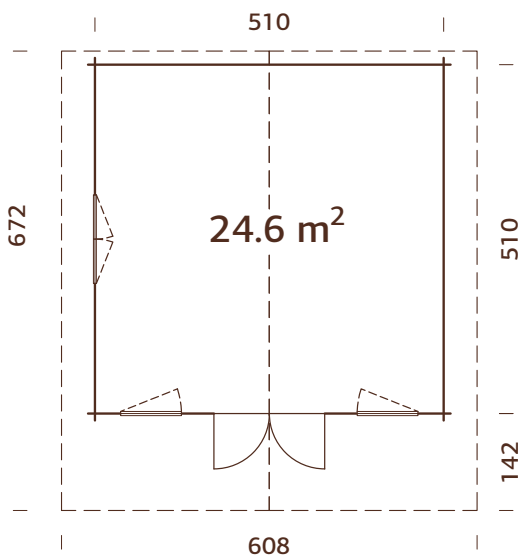

## MODEL SPECIFICATIONS

**Log measurements:** 530x530 cm

**Volume:** 62,2 m<sup>3</sup>

**Door/window type:** Summer

**Door/window glass:**

Double glass, 3-9-3 mm

**Window opening**

**measurements:**