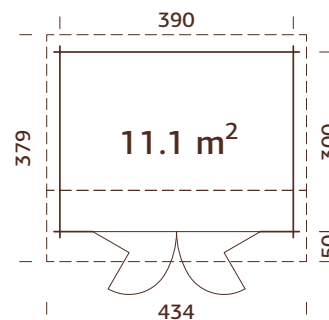

PALMAKO CABIN INES 11,1 m²

ARTICLE NUMBER: 101724

under
2,5m