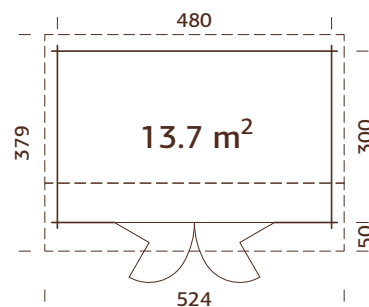

PALMAKO CABIN INES 13,7 m²

ARTICLE NUMBER: 101732

NEW!

Bifold doors.
Double glazed.
Strong purlins from laminated wood.

MODEL SPECIFICATIONS

Log measurements:

500x320 cm

Volume: 31,6 m³

Door/window type: Garden+

Door/window glass: Double toughened glass, 4-6-4 mm

Bi-fold door opening

measurements: 263x184 cm

Door sill: low, covered with stainless steel

Roof boards: 19 mm

Roof area: 19,7 m²

Roof gradient: 8,0°; 8,0°

Gross ground area: 14,4 m²

TREATMENT OPTIONS

101733
brown dip

101735
grey dip

101734
clear white dip

44 mm

A: 211 cm
B: 249 cm

Included
19 mm

OPTIONAL

Roofing felt (underlayer): 5 rolls, SBS roofing material: 5 rolls, roofing nails, rain gutters, extension, additional door. See Optional Products p. 324-345 for details.