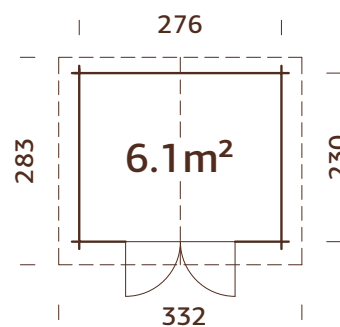

PALMAKO CABIN VALENTINE 6,1 m²

ARTICLE NUMBER: 109454

under 2,5m

MODEL SPECIFICATIONS

Log measurements:

296x250 cm

Volume: 13.0 m³

Door/window type: Garden

Door/window glass:

Real glass, 4 mm

Door opening

measurements: 139x175 cm

Door sill: low, covered with stainless steel

Roof boards: 16 mm

Roof area: 9.6 m²

Roof gradient: 16,2°

Gross ground area: 6.3 m²

TREATMENT

109454

brown pressure-treated

28 mm

A: 194 cm
B: 235 cm

NB! Floor is an optional extra! 19 mm

OPTIONAL

Floor, roofing felt (underlayer): 2 rolls, SBS roofing material: 2 rolls, shingles 4 packs, roofing nails, rain gutters, extension, canopy roof, additional door and window. See Optional Products p. 324-345 for details.