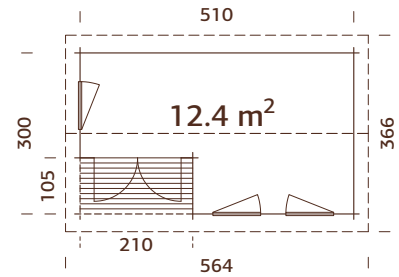

PALMAKO CABIN SUSANNA 12,4 m²

ARTICLE NUMBER: 102465

Double glazed.

Can be built in reverse!

Terrace boards are treated.

MODEL SPECIFICATIONS

Log measurements:

530x320 cm

Volume: 28,6 m³

Terrace: 210x105 cm

Door/window type:

Summer

Door/window glass:

Double glass, 3-9-3 mm

Window opening

measurements: 76x87 cm

Door opening

measurements: 151x186 cm

Door sill: low, covered with stainless steel

Roof boards: 19 mm

Roof area: 21,4 m²

Roof gradient: 18,4°

Gross ground area (terrace included): 15,3 m²

TREATMENT OPTIONS

102466
brown dip

102468
grey dip

102467
clear white dip

44 mm

A: 205 cm
B: 263 cm

Included
19 mm

OPTIONAL

Roofing felt (underlayer): 5 rolls, SBS roofing material: 5 rolls, shingles: 9 packs, roofing nails, rain gutters, additional door and window. See Optional Products p. 324-345 for details.