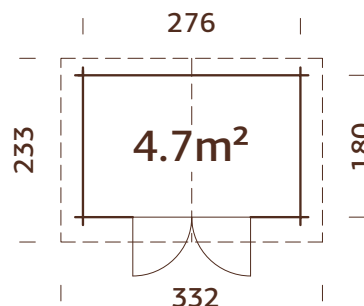

PALMAKO CABIN VALENTINE 4,7 m²

ARTICLE NUMBER: 109452

under 2,5m

MODEL SPECIFICATIONS

Log measurements:

296x200 cm

Volume: 10,1 m³

Door/window type: Garden

Door/window glass:

Real glass, 4 mm

Door opening

measurements: 139x175 cm

Door sill: low, covered with stainless steel

Roof boards: 16 mm

Roof area: 7.9 m²

Roof gradient: 16,2°

Gross ground area: 5.0 m²

TREATMENT

109452

brown pressure-treated

28 mm

A: 194 cm
B: 236 cm

NB! Floor is an optional extra! 19 mm

OPTIONAL

Floor, roofing felt (underlayer): 2 rolls, SBS roofing material: 2 rolls, shingles 4 packs, roofing nails, rain gutters, canopy roof, additional door and window. See Optional Products p. 324-345 for details.