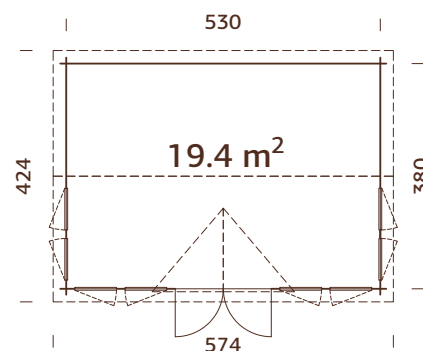

PALMAKO CABIN CLAUDIA 19,4 m²

ARTICLE NUMBER: 102387

Double glazed.

MODEL SPECIFICATIONS

Log measurements:

550x400 cm

Volume: 55,6 m³

Door/window type: Garden+

Window glass:

Double glass, 3-6-3 mm

Door glass: Double toughened glass, 4-6-4 mm

Window opening measurements: 60x111 cm

Door opening measurements: 151x175 cm

Door sill: low, covered with stainless steel

Roof boards: 19 mm

Roof area: 29,6 m²

Roof gradient: 35,2°

Gross ground area: 20,1 m²

TREATMENT OPTIONS

102388
brown dip

102390
grey dip

102389
clear white dip

44 mm

A: 222 cm
B: 363 cm

Included
19 mm

OPTIONAL

Roofing felt (underlayer): 7 rolls, SBS roofing material: 7 rolls, shingles: 12 packs, roofing nails, rain gutters, extension, canopy roof, additional door and window. See Optional Products p. 324-345 for details.