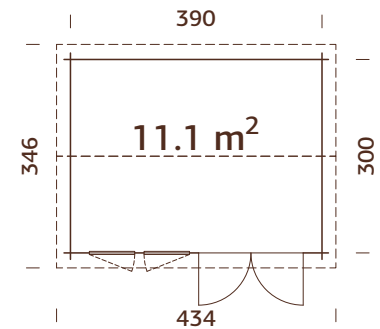

PALMAKO CABIN IRIS 11,1 m²

ARTICLE NUMBER: 102185

Double glazed.
Includes door and window bars.

MODEL SPECIFICATIONS

Log measurements:

410x320 cm

Volume: 25,3 m³

Door/window type: Garden+

Window glass:

Double glass, 3-6-3 mm

Door glass: Double toughened glass, 4-6-4 mm

Window opening measurements: 60x111 cm

Door opening measurements: 151x175 cm

Door sill: low, covered with stainless steel

Roof boards: 19 mm

Roof area: 15,1 m²

Roof gradient: 13,2°

Gross ground area: 11,7 m²

TREATMENT OPTIONS

102186
brown dip

44 mm

102188
grey dip

A: 211 cm
B: 252 cm

102187
clear white dip

Included
19 mm

OPTIONAL

Roofing felt (underlayer): 3 rolls, SBS roofing material: 3 rolls, roofing nails, rain gutters, extension, canopy roof, additional door and window. See Optional Products p. 324-345 for details.