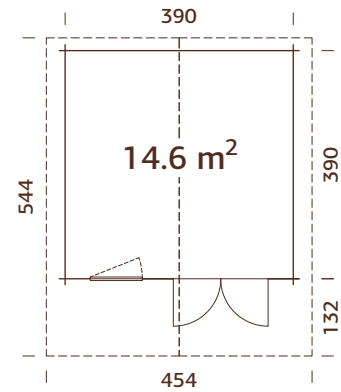

PALMAKO CABIN BRITTA 14,6 m²

ARTICLE NUMBER: 102072

MODEL SPECIFICATIONS

Log measurements:

410x410 cm

Volume: 33,7 m³

Door/window type: Garden

Door/window glass:

Real glass, 4 mm

Window opening

measurements: 78x89 cm

Door opening

measurements: 151x186 cm

Door sill: low, covered with stainless steel

Roof boards: 19 mm

Roof area: 25,2 m²

Roof gradient: 15,0°

Gross ground area: 15,2 m²

TREATMENT OPTIONS

102073
brown dip

40 mm

102075
grey dip

A: 205 cm
B: 257 cm

102074
clear white dip

NB! Floor is an optional extra! 19 mm

OPTIONAL

Floor, roofing felt (underlayer): 7 rolls, SBS roofing material: 7 rolls, shingles: 10 packs, roofing nails, rain gutters, extension, canopy roof, additional door and window. See Optional Products p. 324-345 for details.