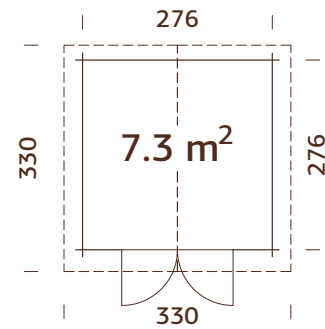

PALMAKO CABIN LOTTA 7,3 m²

ARTICLE NUMBER: 101482

under
2,5m

TREATMENT OPTIONS

101483
brown dip

101485
grey dip

101484
clear white dip

28 mm

A: 194 cm
B: 247 cm

NB! Floor is an optional extra! 19 mm

MODEL SPECIFICATIONS

Log measurements:

296x296 cm

Volume: 16,1 m³

Door/window type: Garden

Door/window glass:

Real glass, 4 mm

Door opening

measurements: 151x175 cm

Door sill: low, covered with stainless steel

Roof boards: 16 mm

Roof area: 11,5 m²

Roof gradient: 20,6°

Gross ground area: 7,6 m²

OPTIONAL

Floor, roofing felt (underlayer): 3 rolls, SBS roofing material: 3 rolls, shingles: 5 packs, roofing nails, rain gutters, extension, canopy roof, additional door. See Optional Products p. 324-345 for details.

PALMAKO GABLE ROOF CABINS
42-73