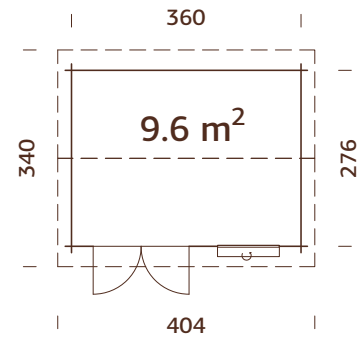

PALMAKO CABIN IRIS 9,6 m²

ARTICLE NUMBER: 101978

Includes door and window bars.

MODEL SPECIFICATIONS

Log measurements:

380x296 cm

Volume: 22,2 m³

Door/window type: Garden

Window glass:

Real glass, 4 mm

Door glass: Toughened glass, 4 mm

Window opening measurements: 66x111 cm

Door opening measurements: 151x175 cm

Door sill: low, covered with stainless steel

Roof boards: 16 mm

Roof area: 14,0 m²

Roof gradient: 16,2°

Gross ground area: 9,9 m²

TREATMENT OPTIONS

101979
brown dip

28 mm

101981
grey dip

A: 211 cm
B: 260 cm

101980
clear white dip

Included
19 mm

OPTIONAL

Roofing felt (underlayer): 3 rolls, SBS roofing material: 3 rolls, shingles: 6 packs, roofing nails, rain gutters, additional door and window. See Optional Products p. 324-345 for details.