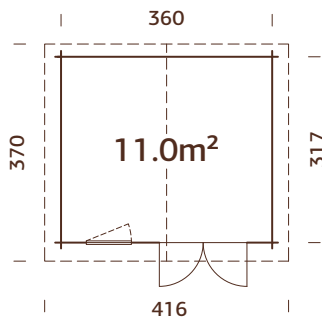

PALMAKO CABIN VALENTINE 11,0 m²

ARTICLE NUMBER: 109527

Strong purlins from laminated wood.

TREATMENT

109527

brown pressure-treated

28 mm

A: 205 cm
B: 258 cm

NB! Floor is an optional extra! 19 mm

MODEL SPECIFICATIONS

Log measurements:

380x337 cm

Volume: 25,5 m³

Door/window type: Garden

Door/window glass:

Real glass, 4 mm

Window opening

measurements: 66x89 cm

Door opening
measurements: 139x175 cm

Door sill: low, covered with stainless steel

Roof boards: 16 mm

Roof area: 15,8 m²

Roof gradient: 16,0°

Gross ground area: 11,4 m²

OPTIONAL

Floor, roofing felt (underlayer): 3 rolls, SBS roofing material: 3 rolls, shingles 7 packs, roofing nails, rain gutters, extension, canopy roof, additional door and window. See Optional Products p. 324-345 for details.