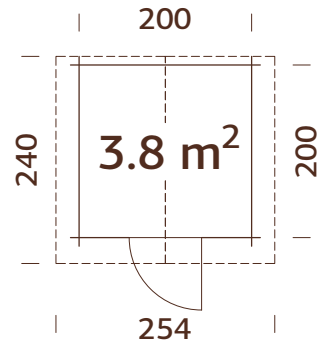

PALMAKO CABIN VIVIAN 3,8 m²

ARTICLE NUMBER: 101314

under
2,5m

MODEL SPECIFICATIONS

Log measurements:

220x220 cm

Volume: 8,1 m³

Door/window type: Garden

Door/window glass:

Real glass, 4 mm

Door opening

measurements: 73x175 cm

Door sill: low, covered with

stainless steel

Roof boards: 19 mm

Roof area: 6,2 m²

Roof gradient: 16,3°

Gross ground area: 4,0 m²

TREATMENT OPTIONS

101315
brown dip

28 mm

101317
grey dip

A: 190 cm
B: 222 cm

101316
clear white dip

Included
19 mm

OPTIONAL

Roofing felt (underlayer): 1 roll, SBS roofing material: 1 roll, shingles: 3 packs, roofing nails, rain gutters, additional door. See Optional Products p. 324-345 for details.