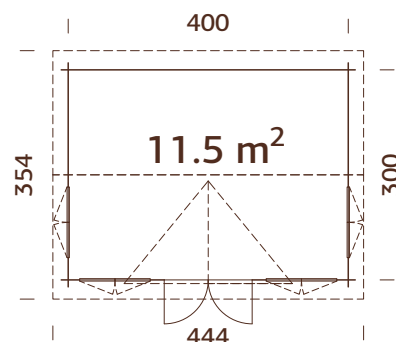

PALMAKO CABIN CLAUDIA 11,5 m²

ARTICLE NUMBER: 102519

MODEL SPECIFICATIONS

Log measurements:

420x320 cm

Volume: 32,9 m³

Door/window type: Garden

Window glass:

Real glass, 4 mm

Door glass: Toughened glass, 4 mm

Window opening measurements: 90x123 cm

Door opening measurements: 114x186 cm

Door sill: low, covered with stainless steel

Roof boards: 19 mm

Roof area: 21,0 m²

Roof gradient: 35,2°

Gross ground area: 12,0 m²

TREATMENT OPTIONS

102520
brown dip

102522
grey dip

102521
clear white dip

34 mm

A: 234 cm
B: 347 cm

Included
19 mm

OPTIONAL

Roofing felt (underlayer): 3 rolls, SBS roofing material: 3 rolls, shingles: 9 packs, roofing nails, rain gutters, extension, canopy roof, additional door and window. See Optional Products p. 324-345 for details.