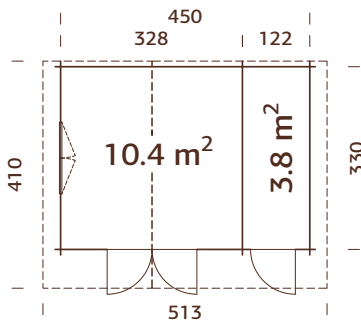

PALMAKO CABIN EMMA 14,2 m²

ARTICLE NUMBER: 102339

Can be built in reverse!