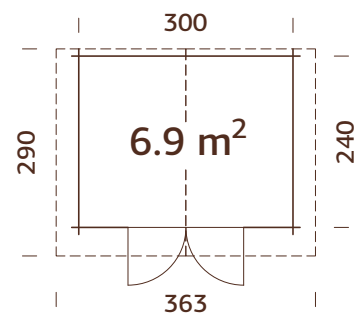

PALMAKO CABIN VIVIAN 6,9 m²

ARTICLE NUMBER: 101523

under
2,5m

MODEL SPECIFICATIONS

Log measurements:

320x260 cm

Volume: 16,1 m³

Door/window type: Garden

Door/window glass:

Real glass, 4 mm

Door opening

measurements: 151x175 cm

Door sill: low, covered with stainless steel

Roof boards: 19 mm

Roof area: 11,0 m²

Roof gradient: 19,2°

Gross ground area: 7,2 m²

TREATMENT OPTIONS

101524
brown dip

28 mm

101526
grey dip

A: 194 cm
B: 245 cm

101525
clear white dip

Included
19 mm

OPTIONAL

Roofing felt (underlayer): 2 rolls, SBS roofing material: 2 rolls, shingles: 5 packs, roofing nails, rain gutters, additional door. See Optional Products p. 324-345 for details.