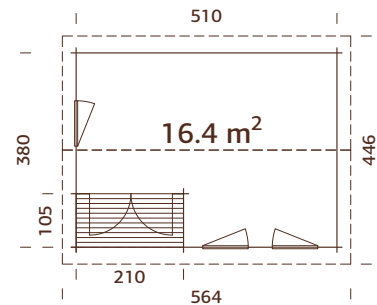

PALMAKO CABIN SUSANNA 16,4 m²

ARTICLE NUMBER: 102469

Double glazed.

Can be built in reverse!

Terrace boards are treated.

MODEL SPECIFICATIONS

Log measurements:

530x400 cm

Volume: 37,2 m³

Terrace: 210x105 cm

Door/window type:

Summer

Door/window glass:

Double glass, 3-9-3 mm

Window opening

measurements: 76x87 cm

Door opening

measurements: 151x186 cm

Door sill: low, covered with stainless steel

Roof boards: 19 mm

Roof area: 26,1 m²

Roof gradient: 18,5°

Gross ground area (terrace included): 19,4 m²

TREATMENT OPTIONS

102470
brown dip

102472
grey dip

102471
clear white dip

44 mm

A: 205 cm
B: 278 cm

Included
19 mm

OPTIONAL

Roofing felt (underlayer): 6 rolls, SBS roofing material: 6 rolls, shingles: 10 packs, roofing nails, rain gutters, additional door and window. See Optional Products p. 324-345 for details.